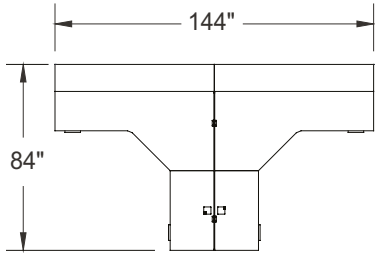

# Typical Layouts

millenium-c008

F  
A  
B

E  
D  
C

Laminate: Grigio and Polar White (HG)  
Metal: Satin Nickel  
Handles: H052  
Fabric: Momentum - Odyssey Ink

**Note:** Fabrics are specified for informational purpose only and may be of different grades. Typical pricing is based on grade 2 fabric.

ITEM	QTY	CODE	DESCRIPTION	LIST PRICE \$	TOTAL \$
A	1	ML E 30724820 LB FM GRR	Extended desk with straight cut 30" x 72" x 48" x 20" x 29"H with E pedestal on left - Full modesty	2 502	2 502
	1	[CAPF]	Option - CAPF grommet	26	26
	3	[H052SN]	Option - H052 Satin Nickel handles	14	42
B	1	ML 2036 R 29 F FM GRC	Right return 20" x 36" x 29"H with F pedestal on right - Full modesty	1 121	1 121
	1	[CAPF]	Option - CAPF grommet	26	26
	2	[H052SN]	Option - H052 Satin Nickel handles	14	28
C	1	ML F 2036 L 29 FM GRC	Left return 20" x 36" x 29"H with F pedestal on left - Full modesty	1 121	1 121
	1	[CAPF]	Option - CAPF grommet	26	26
	2	[H052SN]	Option - H052 Satin Nickel handles	14	28
D	1	ML 20487230 E LB FM GRL	Extended desk with straight cut 20" x 48" x 72" X30" x 29"H with E pedestal on right - Full modesty	2 502	2 502
	1	[CAPF]	Option - CAPF grommet	26	26
	3	[H052SN]	Option - H052 satin nickel handles	14	42
E	2	ML 1272 RS 13	Transaction top 12" x 72" x 13"H	433	866
F	1	LV 1572 SAS C2 SN PL	Acrylic divider screen 15"H x 72"	1 015	1 015
				Total:	9 371
				Total without options:	9 127
2		CYWE41GR2	Cyrus chair - Grade 2	858	1 716
				Total:	1 716