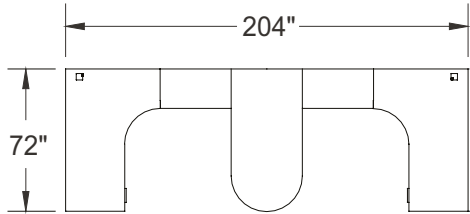

# Typical Layouts

millenium-c009-fb

Laminate: Smoked Walnut  
 Metal: Chrome  
 Handles: H052

ITEM	QTY	CODE	DESCRIPTION	LIST PRICE \$	TOTAL \$
	1	ML E 30724820 RB FM GRR	Extended desk with curved cut 30" x 72" 48" x 20" x 29"H with E pedestal on left - Full modesty	2 059	2 059
A	1	[CCPF]	Option - CCPF grommet	26	26
	3	[H052CHR]	Option - H052 chrome handles	14	42
B	2	ML 2036 BRT NGR	Bridge top 20" x 36"	113	226
	1	ML 3672 TDG	D table 36" x 72" x 29"H with end gable	921	921
C	1	[MAGCHR]	Magog base 18" diametre	733	733
	1	[CCPF]	Option - CCPF grommet	26	26
	1	ML 20487230 E RB FM GRL	Extended desk with curved cut 20" x 48" x 72"X 30" x 29"H with E pedestal on right - Full modesty	2 059	2 059
D	1	[CCPF]	Option - CCPF grommet	26	26
	3	[H052CHR]	Option - H052 chrome handles	14	42
				Total:	6 160
				Total without options:	5 265