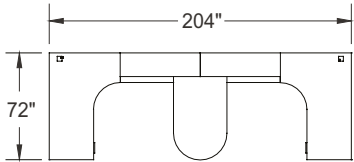

Typical Layouts

millenium-c009

Laminate: Haze and Polar White
Metal : Satin Nickel
Handles : H052
Fabric: Momentum - Marathon Chili

Note: Fabrics are specified for informational purpose only and may be of different grades. Typical pricing is based on grade 2 fabric.

ITEM	QTY	CODE	DESCRIPTION	LIST PRICE $	TOTAL $
A	1	ML E 30724820 RB FM GRR	Extended desk with curved cut 20" x 48" x 72"X 30" x 29"H with E pedestal on right - Full modesty	2 426	2 426
	1	[CAPF]	Option - CAPF grommet	26	26
	3	[H052SN]	Option - H052 satin nickel handles	14	42
B	2	ML 2036 BRT NGR	Bridge top 20" x 36"	137	274
	1	ML 3672 TDG GRC	D table 36" x 72" x 29"H with end gable	1 017	1 017
C	1	[MAGSN]	Magog base 18" diametre	292	292
	1	[CAPF]	Option - CAPF grommet	26	26
D	1	ML 20487230 E RB FM GRL	Extended desk with curved cut 20" x 48" x 72"X 30" x 29"H with E pedestal on right - Full modesty	2 426	2 426
	1	[CAPF]	Option - CAPF grommet	26	26
	3	[H052SN]	Option - H052 satin nickel handles	14	42
E	2	ML 1654 HPW	Wall hutch 16" X 54" X 17-1/2"	900	1 800
				Total:	8 397
			Total without options:	7 943	
	2	CYWE41GR2	Cyrus chair - Grade 2	858	1 716
				Total:	1 716