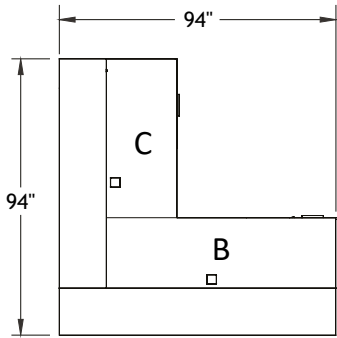

# Typical Layouts

mono-c001a

Monochrom: **CKM** Chalk and **PIC** Piazza Cement  
 Laminate: Tundra and Polar White  
 Metal: Chrome and Brushed Nickel  
 Handles: H071  
 Logiflex In-Stock Fabric: Pebble Sidari, Pebble Mabua, Loft Charcoal

**Note:** Fabrics are specified for informational purpose only and may be of different grades. Typical pricing is based on grade 2 fabric.

ITEM	QTY	CODE	DESCRIPTION	LIST PRICE \$	TOTAL \$
A	1	REM 9494 MONR CKM	Monochrom - Right L-shaped reception counter 94" x 94"	23 146	23 146
	1	[D1]	Option - LED	378	378
B	1	RE E 2478TL LR FM GRC	Lateral table 24" x 78" x 29"H with E pedestal on left, full modesty	1 704	1 704
	1	[CBPF]	CBPF grommet	0	0
C	1	RE 2454 CL30 R29 FM GRC	Return 24" x 54" x 29"H with CL30 pedestal on right, full modesty	1 560	1 560
	1	[CBPF]	CBPF grommet	0	0
D	1	SS BCDC48L PQS	Rectangular bench with 30" backrest on left - Grade 2	1 828	1 828
E	1	SS BCD48 PQS	Rectangular bench with backrest - Grade 2	1 869	1 869
F	1	SS BCCD26 PQS	Corner bench with backrest - Grade 2	1 614	1 614
G	1	SS BCDC48R PQS	Rectangular bench with 30" backrest on right - Grade 2	1 828	1 828
H	1	SS LEOT	Circular bench with laminate top - Grade 2	1 218	1 218
				TOTAL:	35 145
1		CYWE41GR2	Cyrus Chair - Grade 2	780	780