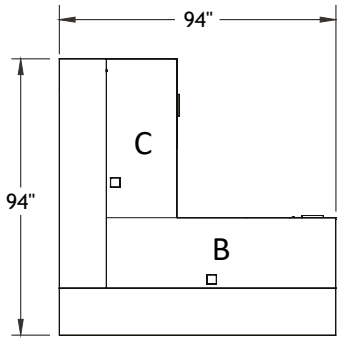

Typical Layouts

mono-c001a

Monochrom: **CKM** Chalk and **PIC** Piazza Cement
 Laminate: Tundra and Polar White
 Metal: Chrome and Brushed Nickel
 Handles: H071
 Logiflex In-Stock Fabric: Pebble Sidari, Pebble Mabua, Loft Charcoal

Note: Fabrics are specified for informational purpose only and may be of different grades. Typical pricing is based on grade 2 fabric.

ITEM	QTY	CODE	DESCRIPTION	LIST PRICE \$	TOTAL \$
A	1	REM 9494 MONR CKM	Monochrom - Right L-shaped reception counter 94" x 94"	25 475	25 475
	1	[D1]	Option - LED	378	378
B	1	RE E 2478TL LR FM GRC	Lateral table 24" x 78" x 29"H with E pedestal on left, full modesty	1 826	1 826
	1	[CBPF]	CBPF grommet	0	0
C	1	RE 2454 CL30 R29 FM GRC	Return 24" x 54" x 29"H with CL30 pedestal on right, full modesty	1 746	1 746
	1	[CBPF]	CBPF grommet	0	0
D	1	SS BCDC48L PQS	Rectangular bench with 30" backrest on left - Grade 2	2 012	2 012
E	1	SS BCD48 PQS	Rectangular bench with backrest - Grade 2	2 057	2 057
F	1	SS BCCD26 PQS	Corner bench with backrest - Grade 2	1 780	1 780
G	1	SS BCDC48R PQS	Rectangular bench with 30" backrest on right - Grade 2	2 012	2 012
H	1	SS LEOT	Circular bench with laminate top - Grade 2	1 431	1 431
				TOTAL:	38 717
1		CYWE41GR2	Cyrus Chair - Grade 2	858	858