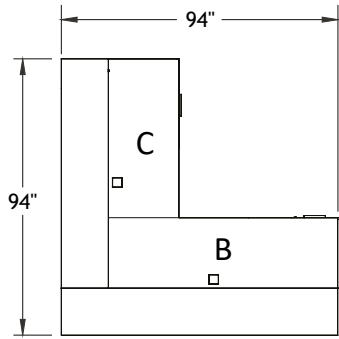

# Typical Layouts

mono-c001b

Monochrom: **CBM** Carbon and **PIC** Piazza Cement  
 Laminate: Tundra and Blanc polaire  
 Metal: Black and Chrome  
 Handles: H071  
 Logiflex In-Stock Fabric: Pebble Sidari, Pebble Mabua, Loft Charcoal

**Note:** Fabrics are specified for informational purpose only and may be of different grades. Typical pricing is based on grade 2 fabric.

ITEM	QTY	CODE	DESCRIPTION	LIST PRICE \$	TOTAL \$
A	1	REM 9494 MONR CBM	Monochrom - Right L-shaped reception counter 94" x 94"	23 146	23 146
	1	[D1]	Option - LED	378	378
B	1	RE E 2478TL LR FM GRC	Lateral table 24" x 78" x 29"H with E pedestal on left, full modesty	1 704	1 704
	1	[CBPF]	CBPF grommet	0	0
C	1	RE 2454 CL30 R29 FM GRC	Return 24" x 54" x 29"H with CL30 pedestal on right, full modesty	1 560	1 560
	1	[CBPF]	CBPF grommet	0	0
D	1	SS BCDC48L PQS	Rectangular bench with 30" backrest on left - Grade 2	1 828	1 828
E	1	SS BCD48 PQS	Rectangular bench with backrest - Grade 2	1 869	1 869
F	1	SS BCCD26 PQS	Corner bench with backrest - Grade 2	1 614	1 614
G	1	SS BCDC48R PQS	Rectangular bench with 30" backrest on right - Grade 2	1 828	1 828
H	1	SS LEOT	Circular bench with laminate top - Grade 2	1 218	1 218
				TOTAL:	35 145
1		CYWE41GR2	Cyrus Chair - Grade 2	780	780