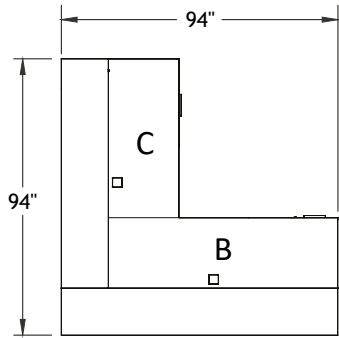

Typical Layouts

mono-c001b

Monochrom: **CBM** Carbon and **PIC** Piazza Cement
 Laminate: Tundra and Blanc polaire
 Metal: Black and Chrome
 Handles: H071
 Logiflex In-Stock Fabric: Pebble Sidari, Pebble Mabua, Loft Charcoal

Note: Fabrics are specified for informational purpose only and may be of different grades. Typical pricing is based on grade 2 fabric.

ITEM	QTY	CODE	DESCRIPTION	LIST PRICE \$	TOTAL \$
A	1	REM 9494 MONR CBM	Monochrom - Right L-shaped reception counter 94" x 94"	21 799	21 799
	1	[D1]	Option - LED	324	324
B	1	RE E 2478 TL LR FM GRC	Lateral table 24" x 78" x 29"H with E pedestal on left, full modesty	1 563	1 563
	1	[CBPF]	CBPF grommet	0	0
C	1	RE 2454 CL30 R29 FM GRC	Return 24" x 54" x 29"H with CL30 pedestal on right, full modesty	1 495	1 495
	1	[CBPF]	CBPF grommet	0	0
D	1	SS BCDC48L PQS	Rectangular bench with 30" backrest on left - Grade 2	1 722	1 722
E	1	SS BCD48 PQS	Rectangular bench with backrest - Grade 2	1 760	1 760
F	1	SS BCCD26 PQS	Corner bench with backrest - Grade 2	1 523	1 523
G	1	SS BCDC48R PQS	Rectangular bench with 30" backrest on right - Grade 2	1 722	1 722
H	1	SS LEOT	Circular bench with laminate top - Grade 2	1 248	1 248
				TOTAL:	33 156
1	1	CH 500 YM8340 A7 AB	Cyrus Chair - Grade 2	744	744