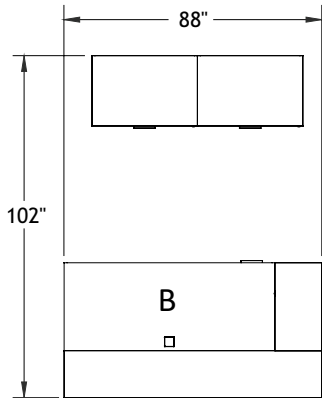

# Typical Layouts

mono-c003

Monochrom: **CBM** Carbon and Ginger Root  
 Laminate: Ginger Root  
 Metal: Black  
 Handles: H071

**Note:** Fabrics are specified for informational purpose only and may be of different grades. Typical pricing is based on grade 2 fabric.

ITEM	QTY	CODE	DESCRIPTION	LIST PRICE \$	TOTAL \$
A	1	REM 4688 MONL CBM	Monochrom - Left L-shaped reception counter 46" x 88"	16 167	16 167
	1	[D1]	Option - LED	300	300
B	1	ML E 3072 FM GRC	Rectangular desk 30" x 72" x 29"H with E pedestal on left, full modesty	1 007	1 007
	1	[CBPF]	Option - CBPF grommet	21	21
C	2	RE 2436 UC2	Multiple Unit 24" x 36" x 41"H	1 398	2 796
				TOTAL:	20 291
	1	CH 500 YM8340 A7 AB	Cyrus chair - Grade 2	636	636