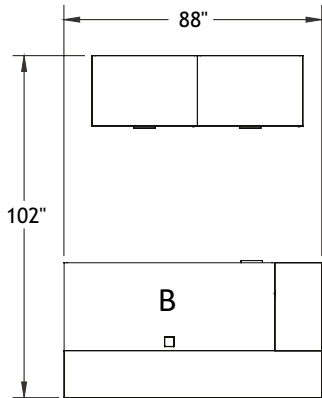

Typical Layouts

mono-c003

Monochrom: **CBM** Carbon and Ginger Root
 Laminate: Ginger Root
 Metal: Black
 Handles: H071

Note: Fabrics are specified for informational purpose only and may be of different grades. Typical pricing is based on grade 2 fabric.

ITEM	QTY	CODE	DESCRIPTION	LIST PRICE \$	TOTAL \$
A	1	REM 4688 MONL CBM	Monochrom - Left L-shaped reception counter 46" x 88"	20 458	20 458
	1	[D1]	Option - LED	343	343
B	1	ML E 3072 FM GRC	Rectangular desk 30" x 72" x 29"H with E pedestal on left, full modesty	1 377	1 377
	1	[CBPF]	Option - CBPF grommet	24	24
C	2	RE 2436 UC2	Multiple Unit 24" x 36" x 41"H	1 689	3 378
				TOTAL:	25 580
	1	CH 500 YM8340 A7 AB	Cyrus chair - Grade 2	789	789