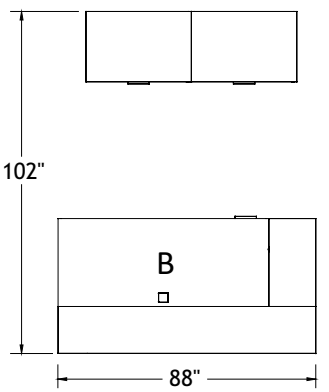

Typical Layouts

mono-c003

Monochrom: **CBM** Carbon and Ginger Root
 Laminate: Ginger Root
 Metal: Black
 Handles: H071

Note: Fabrics are specified for informational purpose only and may be of different grades. Typical pricing is based on grade 2 fabric.

ITEM	QTY	CODE	DESCRIPTION	LIST PRICE \$	TOTAL \$
A	1	REM 4688 MONL CBM	Monochrom - Left L-shaped reception counter 46" x 88"	17 835	17 835
	1	[D1]	Option - LED	300	300
B	1	ML E 3072 FM GRC	Rectangular desk 30" x 72" x 29"H with E pedestal on left, full modesty	1200	1 200
	1	[CBPF]	Option - CBPF grommet	21	21
C	2	RE 2436 UC2	Multiple Unit 24" x 36" x 41"H	1473	2 946
				TOTAL:	22 302
	1	CH 500 YM8340 A7 AB	Cyrus chair - Grade 2	687	687