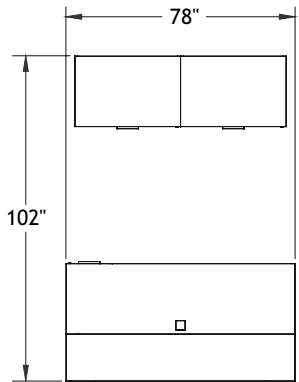

Typical Layouts

mono-c004

Monochrom: **CBM** Carbon
 Laminate: Ginger Root and Polar White
 Metal: Black
 Handles: H071

Note: Fabrics are specified for informational purpose only and may be of different grades. Typical pricing is based on grade 2 fabric.

ITEM	QTY	CODE	DESCRIPTION	LIST PRICE \$	TOTAL \$
A	1	REM 78 MON CBM	Monochrom - Reception counter 78"	13 337	13 337
	1	[D1]	Option - LED	378	378
B	1	RE 2472 ETL LR FM GRC	Lateral table 24" x 72" x 29"H with E pedestal on right, full modesty	1 677	1 677
	1	[CBPF]	CBPF grommet	0	0
C	2	RE 2436 UC2	Multiple Unit 24" x 36" x 41"H	1 768	3 536
				TOTAL:	18 928
	1	CYWE41GR2	Cyrus Chair - Grade 2	780	780