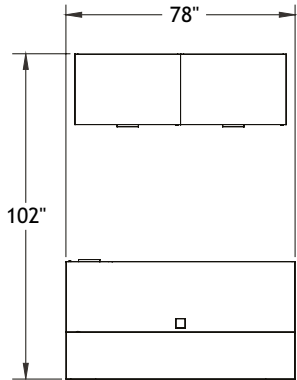

Typical Layouts

mono-c004

Monochrom: **CBM** Carbon
 Laminate: Ginger Root and Polar White
 Metal: Black
 Handles: H071

Note: Fabrics are specified for informational purpose only and may be of different grades. Typical pricing is based on grade 2 fabric.

ITEM	QTY	CODE	DESCRIPTION	LIST PRICE \$	TOTAL \$
A	1	REM 78 MON CBM	Monochrom - Reception counter 78"	14 642	14 642
	1	[D1]	Option - LED	378	378
B	1	RE 2472 ETL LR FM GRC	Lateral table 24" x 72" x 29"H with E pedestal on right, full modesty	1 798	1 798
	1	[CBPF]	CBPF grommet	0	0
C	2	RE 2436 UC2	Multiple Unit 24" x 36" x 41"H	1 862	3 724
				TOTAL:	20 542
	1	CYWE41GR2	Cyrus Chair - Grade 2	858	858