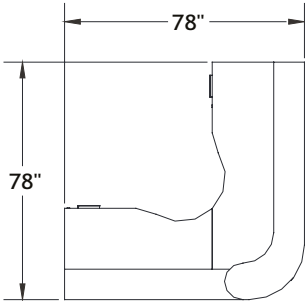

# Typical Layouts

man-c01

Laminate: Caramel and Polar White  
 Acrylic Panel: Frosted  
 Metal: Satin Nickel  
 Handles: H052  
 Vinyl: Ennis Fabrics - Turner White

**Note:** Fabrics are specified for informational purpose only and may be of different grades. Typical pricing is based on grade 2 fabric.

ITEM	QTY	CODE	DESCRIPTION	LIST PRICE \$	TOTAL \$
	1	REC F 7878 E MAN R GRC	Manhattan - Reception desk 78" x 78" x 42"H with F pedestal on left and E pedestal on right	6 929	6 929
	1	[F]	Installed F Pedestal	848	848
A	1	[E]	Installed E Pedestal	826	826
	1	[CAPF]	CAPF grommet	0	0
	1	[PL]	Option - Frosted acrylic panels	2 158	2 158
B	1	KBMOD 28	Keyboard Tray 28"	211	211
				TOTAL:	10 972
C	1	CH 500 YM8340 A7 AB	Cyrus Chair - Grade 2	789	789
				TOTAL:	789