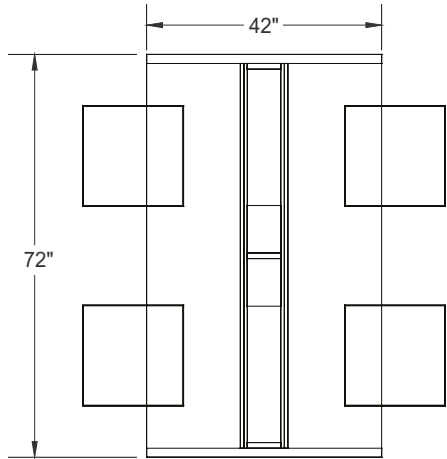

Typical Layouts

leo-c002b-fb

Laminate: Smoked Walnut and polar white
Fabric: Momentum Textiles - Odyssey Sprout

Note: Fabrics are specified for informational purpose only and may be of different grades. Typical pricing is based on grade 2 fabric.

ITEM	QTY	CODE	DESCRIPTION	LIST PRICE $	TOTAL $
A	1	LK 4272 TAC29 PNGR	Link collaboration table 42"x 72"x 29"H	1 702	1 702
B	4	LL-LEO-PS201818	Square bench 18" - Grade 2	718	2 872
Total:					4 574