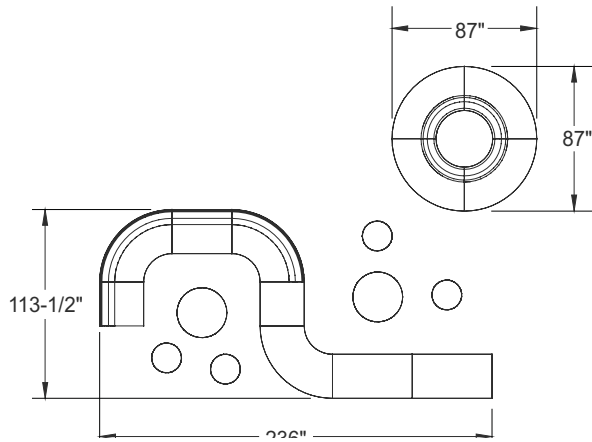

Typical Layouts

infiniti-c009

Fabric: Mayer Fabrics - Caressa Aqua, Stone, Granite

Note: Fabrics are specified for informational purpose only and may be of different grades. Typical pricing is based on grade 2 fabric.

ITEM	QTY	CODE	DESCRIPTION	LIST PRICE $	TOTAL $
A	1	LL-IN-BCD26	Square bench with backrest - Grade 2	1 587	1 587
B	2	LL-IN-BADE26	Arched bench with outer backrest - Grade 2	2 733	5 466
C	1	LL-IN-BCD36	Rectangular bench with backrest - Grade 2	1 735	1 735
D	1	LL-IN-BC26	Square bench - Grade 2	1 108	1 108
E	1	LL-IN-BA26	Arched bench - Grade 2	1 840	1 840
F	2	LL-IN-BC48	Rectangular bench - Grade 2	1 317	2 634
G	4	LL-LEO-PR2018	Circular bench - Grade 2	660	2 640
H	2	LL-LEO-TMAR202424-MB-W	Circular bench - Grade 2	1 280	2 560
I	4	LL-IN-BADI26	Arched bench with inner backrest - Grade 2	2 600	10 400
				Total:	29 970