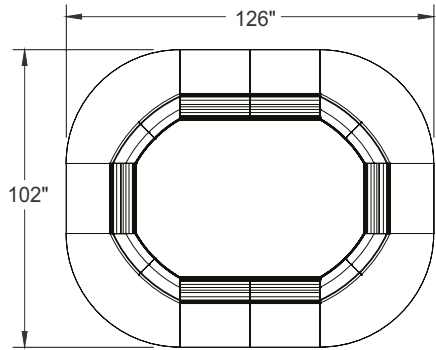

Typical Layouts

infiniti-c002

Fabric: Momentum Textiles - Odyssey Lively, Millennium Steel

Note: Fabrics are specified for informational purpose only and may be of different grades. Typical pricing is based on grade 2 fabric.

ITEM	QTY	CODE	DESCRIPTION	LIST PRICE $	TOTAL $
A	4	LL-IN-BAD126	Arched bench with inner back rest - Grade 2	2 600	10 400
B	6	LL-IN-BC26	Square bench with back rest - Grade 2	1 587	9 522
Total:					19 922