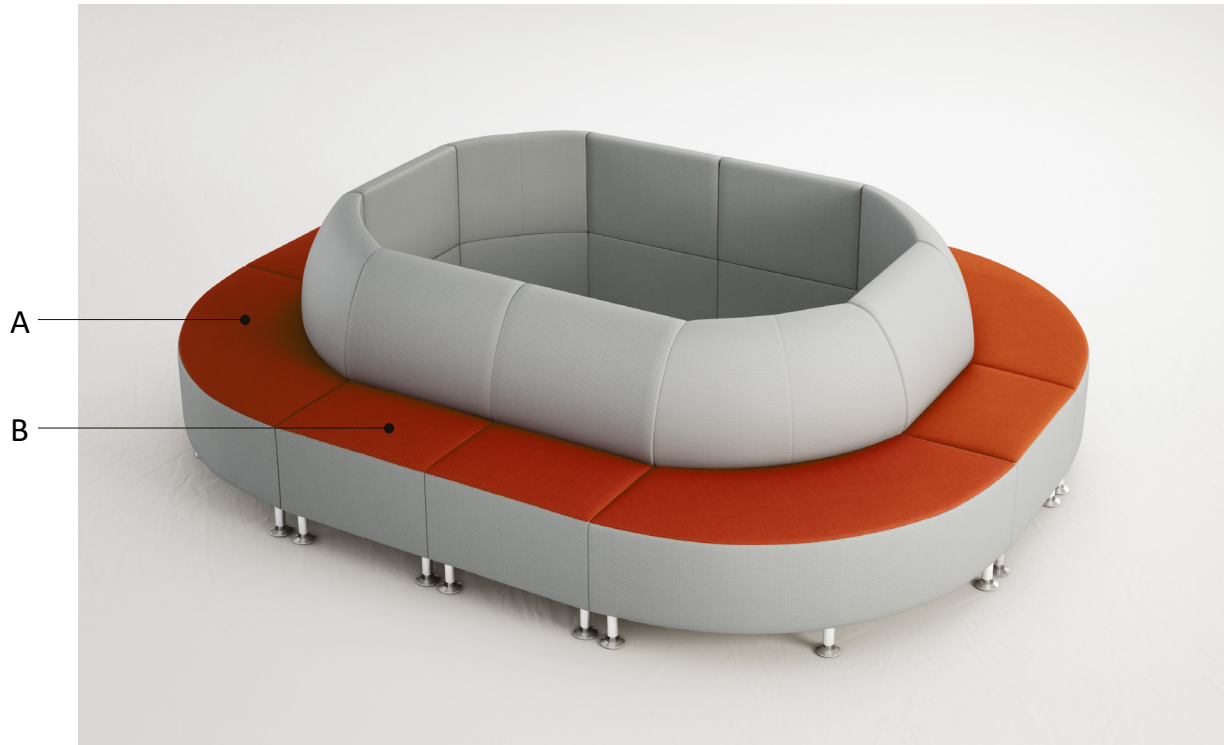

Typical Layouts

infiniti-c002

Fabric: Momentum Textiles - Odyssey Lively, Millennium Steel

Note: Fabrics are specified for informational purpose only and may be of different grades. Typical pricing is based on grade 2 fabric.

ITEM	QTY	CODE	DESCRIPTION	LIST PRICE $	TOTAL $
A	4	LL-IN-BAD126	Arched bench with inner back rest - Grade 2	2 600	10 400
B	6	LL-IN-BC26	Square bench with back rest - Grade 2	1 587	9 522
Total:					19 922