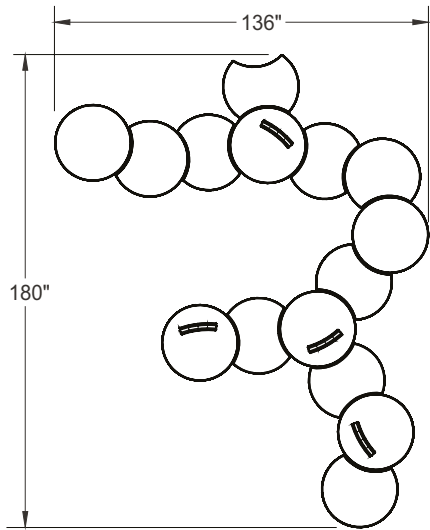

Typical Layouts

clara-c001

Fabric: Momentum Textiles - Millennium Lush, Marathon Oz, Infinity Stucco

Note: Fabrics are specified for informational purpose only and may be of different grades. Typical pricing is based on grade 2 fabric.

ITEM	QTY	CODE	DESCRIPTION	LIST PRICE $	TOTAL $
A	2	LL-CLA-O	Circular bench - Grade 2	1 347	2 694
B	6	LL-CLA-D	Circular double nestle bench - Grade 2	1 347	8 082
C	3	LL-CLA-S	Circular single nestle bench - Grade 2	1 347	4 041
D	4	LL-CLA-B	Circular bench with back rest - Grade 2	2 285	9 140
				Total:	23 957