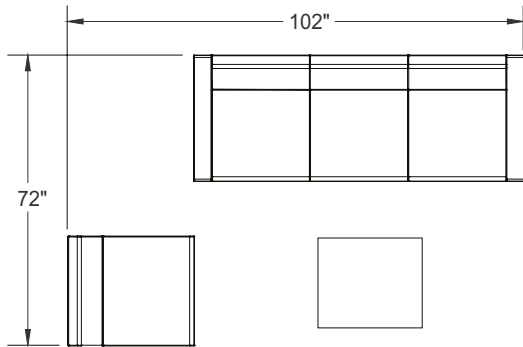

Typical Layouts

slim-c001

Laminate: Storm
Metal: Satin Nickel
Fabric: Ennis Fabrics - Aristocrat Navy

Note: Fabrics are specified for informational purpose only and may be of different grades. Typical pricing is based on grade 2 fabric.

ITEM	QTY	CODE	DESCRIPTION	LIST PRICE $	TOTAL $
A	1	LL-SL1-NA-SN	Lounge Chair 24-1/2" x 28-1/4"x 36"H - Grade 2	1 508	1 508
B	1	LL-SL3-FC-SN	Sofa 74" x 28-1/4" x 36"H - Grade 2	3 154	3 154
C	1	OS SL1T SN	Small coffee table 27-1/2" x 23-3/4" x 19-1/2"H	536	536
				Total:	5 198