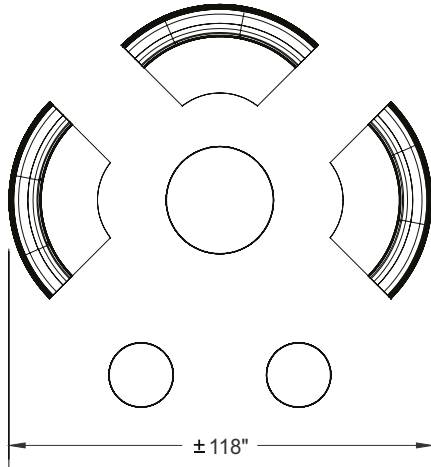

Typical Layouts

leo-c002

Laminate: Ginger Root
Fabric: Mayer Fabrics - Fedora, Plum, Topaz and Light Gray

Note: Fabrics are specified for informational purpose only and may be of different grades. Typical pricing is based on grade 2 fabric.

ITEM	QTY	CODE	DESCRIPTION	LIST PRICE $	TOTAL $
A	3	LL-IN-BADE26	Arched bench with outer backrest - Grade 2	2 733	8 199
B	1	LL-LEO-TMAR202424	Circular bench with laminate top 24" - Grade 2	1 280	1 280
C	2	LL-LEO-PR2018	Circular bench - Grade 2	660	1 320
				Total:	10 799