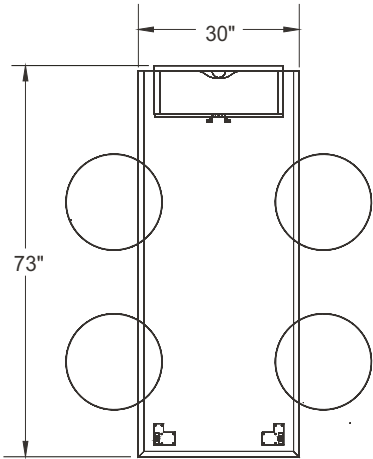

Typical Layouts

leo-c001-fb

Laminate: Ginger Root
Metal: Chrome
Fabric: Momentum Textiles - Odyssey Sangria

Note: Fabrics are specified for informational purpose only and may be of different grades. Typical pricing is based on grade 2 fabric.

ITEM	QTY	CODE	DESCRIPTION	LIST PRICE $	TOTAL $
A	1	LV 307359 MP CHR	Collaborative and Multimedia Table 30"x 73"x 59"H	1 648	1 648
B	4	LL-LEO-PR2018	Circular bench 18" - Grade 2	660	2 640