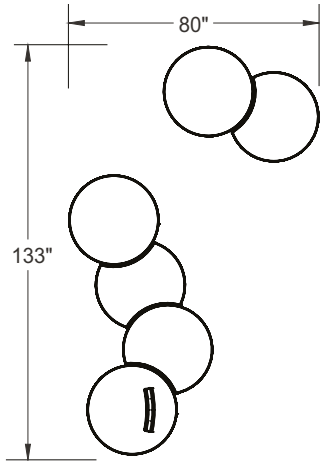

Typical Layouts

clara-c006

Fabric: Momentum Textiles - Millenium Steel,
Marathon Chili et Millennium Anchor

Note: Fabrics are specified for informational purpose only and may be of different grades. Typical pricing is based on grade 2 fabric.

ITEM	QTY	CODE	DESCRIPTION	LIST PRICE $	TOTAL $
A	2	LL-CLA-O	Circular bench - Grade 2	1 347	2 694
B	1	LL-CLA-D	Circular double nestle bench - Grade 2	1 347	1 347
C	2	LL-CLA-S	Circular single nestle bench - Grade 2	1 347	2 694
D	1	LL-CLA-B	Circular bench with back rest - Grade 2	2 285	2 285
				Total:	9 020