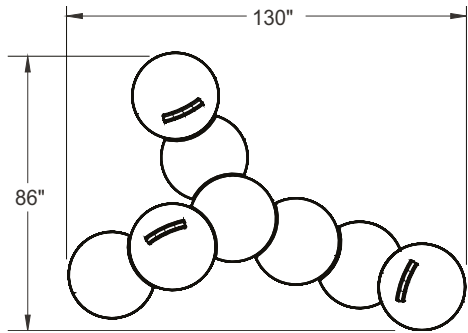

Typical Layouts

clara-c005

Fabric: Momentum Textiles - Tradition Plated, Marathon Noir
Vinyl: Ennis Fabrics - Turner White

Note: Fabrics are specified for informational purpose only and may be of different grades. Typical pricing is based on grade 2 fabric.

ITEM	QTY	CODE	DESCRIPTION	LIST PRICE $	TOTAL $
A	3	LL-CLA-O	Circular bench with back rest - Grade 2	2 285	6 855
B	3	LL-CLA-S	Circular single nestle bench - Grade 2	1 347	4 041
C	2	LL-CLA-D	Circular double nestle bench - Grade 2	1 347	2 694
Total:					13 590