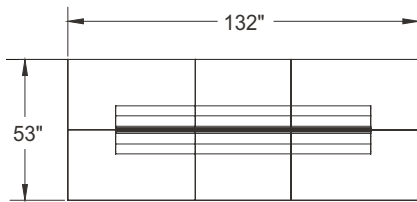

Typical Layouts

infiniti-c007

Fabric: Momentum Textiles - Infinity Pumice
Momentum Textiles - Parentesi Platinum*
Ennis Fabrics - Franklin Blush

Note: Fabrics are specified for informational purpose only and may be of different grades. Typical pricing is based on grade 2 fabric.

ITEM	QTY	CODE	DESCRIPTION	LIST PRICE $	TOTAL $
A	2	LL-IN-BCD36	Rectangular bench with back rest - Grade 2	1 735	3 470
B	2	LL-IN-BCDC48L	Rectangular bench with 30" back rest on left - Grade 2	1 969	3 938
C	2	LL-IN-BCDC48R	Rectangular bench with 30" back rest on right - Grade 2	1 969	3 938
D	2	LL-LEO-PR202424	Circular bench 30" - Grade 2	1 107	2 214
				Total:	13 560

* Note: All prices are Grade 2. Illustrated fabrics are Grade 6 or higher. Please request a quote for pricing.