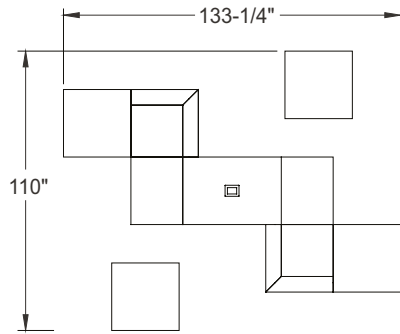

Typical Layouts

sit-c001

Laminate: Smoked Walnut
Fabric: Momentum Textiles - Cover Cloth Hickory,
Cover Cloth Platinum, Cover Cloth Sorrel
Kickplate: Slate

Note: Fabrics are specified for informational purpose only and may be of different grades. Typical pricing is based on grade 2 fabric.

ITEM	QTY	CODE	DESCRIPTION	LIST PRICE $	TOTAL $
A	2	LL-SIT-B	Bench - Grade 2	1 129	2 258
B	2	LL-SIT-CBM	Corner bench with medium back - Grade 2	2 366	4 732
C	1	LL-SIT-38BT	Bench with fabric frame and built-in table with fabric frame - Grade 2	2 421	2 421
	1	[MH3D120]	Option - Connectivity unit - 1 electric outlet and 1 dual charger USB-a+c	444	444
D	2	LL-SIT-FT	Occasional table with fabric frame - Grade 2	921	1 842
				Total:	11 697
				Total without options:	11 253