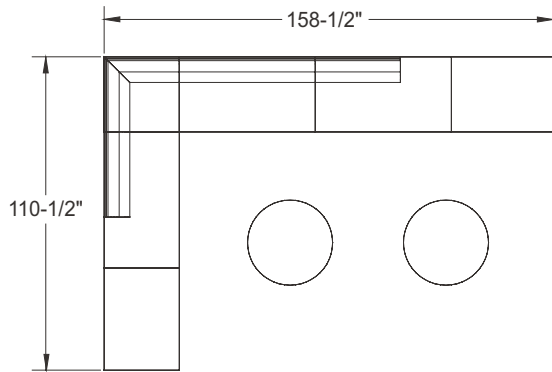

Typical Layouts

infiniti-c008

A B C D E F

Laminate: Ginger Root
Fabric: Ennis Fabrics - Foundation Wind Chime, Aristocrat Navy

Note: Fabrics are specified for informational purpose only and may be of different grades. Typical pricing is based on grade 2 fabric.

ITEM	QTY	CODE	DESCRIPTION	LIST PRICE $	TOTAL $
A	2	LL-IN-BC36	Rectangular bench - Grade 2	1 133	2 266
B	1	LL-IN-BCDC48L	Rectangular bench with 30" backrest on left - Grade 2	1 969	1 969
C	1	LL-IN-BCCD26	Corner bench with backrest - Grade 2	1 787	1 787
D	1	LL-IN-BCD48	Rectangular bench with backrest - Grade 2	2 015	2 015
E	1	LL-IN-BCDC48R	Rectangular bench with 30" backrest on right - Grade 2	1 969	1 969
F	2	LL-LEO-TMAR202424	Circular bench with laminate top - Grade 2	1 280	2 560
				Total:	12 566