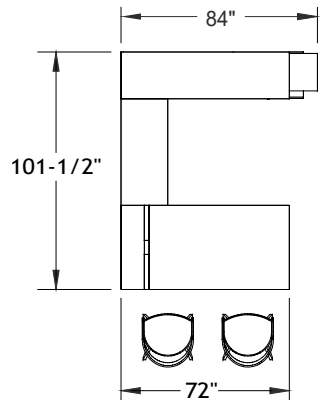

Typical Layouts

volt-c001

Laminate: Gris saule and Natural Maple
Bois: Blé doré
Outlets: Dusk
Fabric: Mayer Fabrics - Galveston Straw

Note: Fabrics are specified for informational purpose only and may be of different grades. Typical pricing is based on grade 2 fabric.

The price of this layout includes two visitor armchairs.

ITEM	QTY	CODE	DESCRIPTION	LIST PRICE $	TOTAL $
	1	VOZ 3672 TPMW	Rectangular table 36" x 72" x 29"H - Wood modesty	2 792	2 792
A	1	[ZIP1]	Option - Leg with cable management and power bar	168	168
	1	[GRR]	Option - Wood surface grommet	273	273
	1	[PU]	Option - Power outlet cutout	0	0
B	1	VO 2048 BRB	Bridge 20" x 48"	425	425
C	1	VO 2078 SDR	Secondary desk 20" x 78" x 25"H	720	720
	1	[OH]	Power Outlet Cutout	0	0
D	1	VO 203016 IIND WD	Independent pedestal 20" x 30" x 16"H with 2 utility drawers	1 286	1 286
	1	[LKBL]	Option - Lock	43	43
				Total:	5 707
Seating					
E	1	-1	Chaise Cyrus - Grade 2	780	780
F	2	MN AC S	Milan - Armchair with plywood back - Grade 2	1 242	2 484
				Total:	3 264
Electrical Accessories					
	2	[SQE]	Electric plugs	135	270
	1	[SQU]	USB port	222	222
				Total:	492