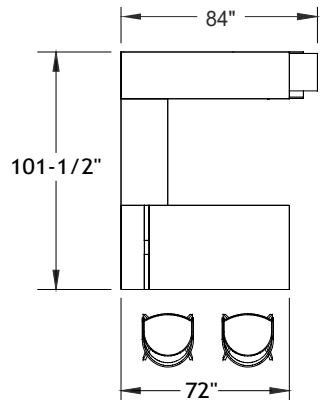

Typical Layouts

volt-c001

Laminate: Gris saule and Natural Maple
Bois: Blé doré
Outlets: Dusk
Fabric: Mayer Fabrics - Galveston Straw

Note: Fabrics are specified for informational purpose only and may be of different grades. Typical pricing is based on grade 2 fabric.

The price of this layout includes two visitor armchairs.

ITEM	QTY	CODE	DESCRIPTION	LIST PRICE $	TOTAL $
	1	VOZ 3672 TPMW	Rectangular table 36" x 72" x 29"H - Wood modesty	3 023	3 023
A	1	[ZIP1]	Option - Leg with cable management and power bar	168	168
	1	[GRR]	Option - Wood surface grommet	273	273
	1	[PU]	Option - Power outlet cutout	0	0
B	1	VO 2048 BRB	Bridge 20" x 48"	461	461
C	1	VO 2078 SDR	Secondary desk 20" x 78" x 25"H	780	780
	1	[OH]	Power Outlet Cutout	0	0
D	1	VO 203016 IIND WD	Independent pedestal 20" x 30" x 16"H with 2 utility drawers	1 430	1 430
	1	[LKBL]	Option - Lock	44	44
				Total:	6 179
Seating					
E	1	-1	Chaise Cyrus - Grade 2	858	858
F	2	MN AC S	Milan - Armchair with plywood back - Grade 2	1 242	2 484
				Total:	3 342
Electrical Accessories					
	2	[SQE]	Electric plugs	135	270
	1	[SQU]	USB port	222	222
				Total:	492