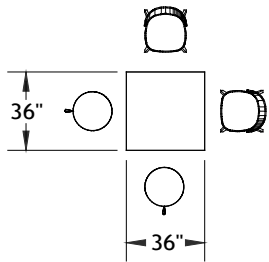

Typical Layouts

volt-c002

Laminate: Gris saule and Natural Maple
Wood: Golden Wheat
Outlets: Navy
Fabric: Mayer Fabrics - Galveston Straw and Hunter

Note: Fabrics are specified for informational purpose only and may be of different grades. Typical pricing is based on grade 2 fabric.

ITEM	QTY	CODE	DESCRIPTION	LIST PRICE $	TOTAL $
A	1	VOZ 36 TC	Square table 36" x 29"H	2 287	2 287
	1	[P4]	Option - Power outlet cutout	0	0
				Total:	2 287
Seating					
B	2	MN CH S	Milan - Chair with plywood back - Grade 2	1 053	2 106
C	2	SS LEO18	Leo - Circular bench - Grade 2	629	1 258
	2	[LOOP]	Option - Loop handle	92	184
				Total:	3 548
Electrical Accessories					
	2	[SQE]	Electric plug	135	270
	2	[SQU]	USB port	222	444
				Total:	714