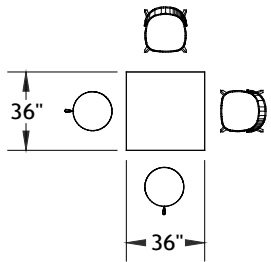

Typical Layouts

volt-c002

Laminate: Gris saule and Natural Maple
Wood: Golden Wheat
Outlets: Navy
Fabric: Mayer Fabrics - Galveston Straw and Hunter

Note: Fabrics are specified for informational purpose only and may be of different grades. Typical pricing is based on grade 2 fabric.

ITEM	QTY	CODE	DESCRIPTION	LIST PRICE $	TOTAL $
A	1	VOZ 36 TC	Square table 36" x 29"H	2 477	2 477
	1	[P4]	Option - Power outlet cutout	0	0
				Total:	2 477
Seating					
B	2	MN CH S	Milan - Chair with plywood back - Grade 2	1 053	2 106
C	2	SS LEO18	Leo - Circular bench - Grade 2	731	1 462
	2	[LOOP]	Option - Loop handle	110	220
				Total:	3 788
Electrical Accessories					
	2	[SQE]	Electric plug	135	270
	2	[SQU]	USB port	222	444
				Total:	714