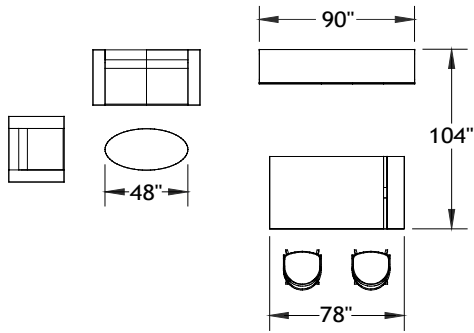

# Typical Layouts

volt-c003

Laminate: Chiffon  
 Wood: Bark  
 Outlets: Black  
 Fabric: Mayer Fabrics - Galveston Ground  
 Logiflex - Santiago Steel Grey

**Note:** Fabrics are specified for informational purpose only and may be of different grades. Typical pricing is based on grade 2 fabric.

The price of this layout includes two visitor armchairs.

ITEM	QTY	CODE	DESCRIPTION	LIST PRICE \$	TOTAL \$
	1	VOZ 4278 T	Rectangular table 42" x 78" x 29"H	2 435	2 435
	1	[ZIP1]	Option - Leg with cable management and power bar	168	168
A	1	[GRL]	Option - Wood insert with grommet	273	273
	1	[PU]	Option - Power Outlet Cutout	0	0
	1	[PV]	Option - Power Outlet Cutout	0	0
B	1	VO 201828 HIND WD	Independent pedestal 20" x 18" x 28"H with trash cans	1 200	1 200
C	1	VO 203628 ARIND WD	Independent cabinet 20" x 36" x 28"H with two doors	1 068	1 068
D	1	VO 203628 KIND WD	Independent pedestal 20" x 36" x 28"H with filing cabinet	1 538	1 538
E	1	VO 2090 TPED	Top for independent pedestals 20" x 90"	265	265
				Total:	6 947
<b>Seating and Table</b>					
F	2	MN BAC B	Milan Bold - Armchair with plywood back - Grade 2	1 053	2 106
G	1	-1	Cyrus chair - Grade 2	780	780
H	1	LFW 2448 ELWL16	Occasional table 24" x 48" x 16"H	727	727
I	1	SS 5020 BWL	Bulexi - Loveseat - Grade 2	3 515	3 515
J	1	SS 5010 BWL	Bulexi - Armchair - Grade 2	2 500	2 500
				Total:	9 628
<b>Electrical Accessories</b>					
	2	[SQE]	Electric plug	135	270
	2	[SQU]	USB port	222	444
				Total:	714