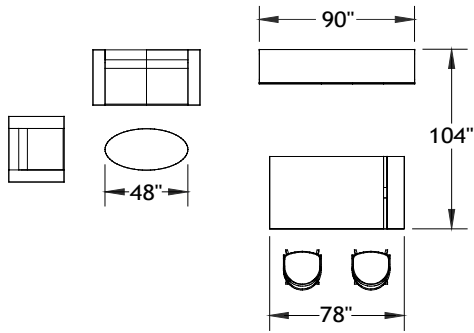

# Typical Layouts

volt-c003

Laminate: Chiffon  
 Wood: Bark  
 Outlets: Black  
 Fabric: Mayer Fabrics - Galveston Ground  
 Logiflex - Santiago Steel Grey

**Note:** Fabrics are specified for informational purpose only and may be of different grades. Typical pricing is based on grade 2 fabric.

The price of this layout includes two visitor armchairs.

ITEM	QTY	CODE	DESCRIPTION	LIST PRICE \$	TOTAL \$
	1	VOZ 4278 T	Rectangular table 42" x 78" x 29"H	2 639	2 639
	1	[ZIP1]	Option - Leg with cable management and power bar	168	168
A	1	[GRL]	Option - Wood insert with grommet	273	273
	1	[PU]	Option - Power Outlet Cutout	0	0
	1	[PV]	Option - Power Outlet Cutout	0	0
B	1	VO 201828 HIND WD	Independent pedestal 20" x 18" x 28"H with trash cans	1 332	1 332
C	1	VO 203628 ARIND WD	Independent cabinet 20" x 36" x 28"H with two doors	1 188	1 188
D	1	VO 203628 KIND WD	Independent pedestal 20" x 36" x 28"H with filing cabinet	1 710	1 710
E	1	VO 2090 TPED	Top for independent pedestals 20" x 90"	279	279
				Total:	7 589
<b>Seating and Table</b>					
F	2	MN BAC B	Milan Bold - Armchair with plywood back - Grade 2	1 053	2 106
G	1	-1	Cyrus chair - Grade 2	858	858
H	1	LFW 2448 ELWL16	Occasional table 24" x 48" x 16"H	727	727
I	1	SS 5020 BWL	Bulexi - Loveseat - Grade 2	3 924	3 924
J	1	SS 5010 BWL	Bulexi - Armchair - Grade 2	2 547	2 547
				Total:	10 162
<b>Electrical Accessories</b>					
	2	[SQE]	Electric plug	135	270
	2	[SQU]	USB port	222	444
				Total:	714