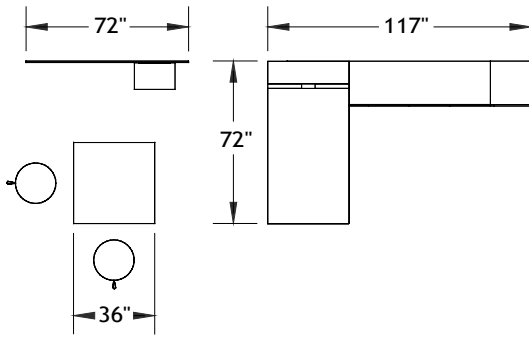

Typical Layouts

volt-c006

Laminate: Natural Maple
 Top: Carbon (Monochrom)
 Wood: Bark
 Outlets: Dusk
 Fabric: Logiflex - Foundation Wind Chime

ITEM	QTY	CODE	DESCRIPTION	LIST PRICE \$	TOTAL \$
	1	VOMZ 3672 FTLPMPF	Layering table 36" x 72" x 29"H - Felt modesty	3 423	3 423
A	1	[GRR]	Option - Wood insert with grommet	273	273
	1	[PU]	Option - Power Outlet Cutout	0	0
	1	[PV]	Option - Power Outlet Cutout	0	0
	1	VO 1824 BACKL	Back panel 18" x 24"H	135	135
B	1	VO 203624 ARINDWD	Independent cabinet 20" x 36" x 24"H with two doors	1 107	1 107
C	1	[MGLR]	Option - Grommet	0	0
	1	VO 201824 GINDWD	Independent pedestal 20" x 18" x 24"H with file drawer	1 218	1 218
D	1	[MGLR]	Option - Grommet	0	0
	1	VO 201824 HINDWD	Independent pedestal 20" x 18" x 24"H with trash cans	1 127	1 127
E	1	[EM]	Option - Electrical wire management	0	0
	1	[MGRL]	Option - Grommet	0	0
F	1	VO 2090 TPED	Top for independent pedestals 20" x 90"	279	279
G	1	VO 201866 VR WD	Wardrobe 20" x 18" x 66"H with one door	1 316	1 316
	1	VOZ 36 TC	Square table 36" x 29"H	3 476	3 476
H	1	[ZIP1]	Option - Leg with cable management and power bar	168	168
	1	[P4]	Option - Power outlet cutout	0	0
I	1	VO 3672 WP	Wall panel 36" x 72"	309	309
J	2	VO WS	Wall shelves	404	808
				Total:	13 639
Seating					
K	2	SS LEO18	Leo - Circular bench - Grade 2	731	1 462
	2	[LOOP]	Option - Loop handle	110	220
			Total:	1 682	
Electrical Accessories					
4		[SQE]	Electric plug	135	540
4		[SQU]	USB port	222	888
1		PBL	Power bar	65	65
			Total:	1 493	