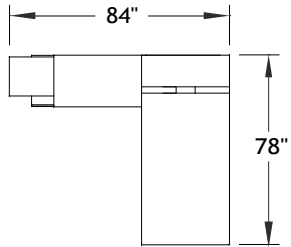

Typical Layouts

volt-c007

Laminate: Chiffon
 Wood: Bark
 Outlets: Dusk

ITEM	QTY	CODE	DESCRIPTION	LIST PRICE \$	TOTAL \$
	1	VOZ 3678 FTR	Layering table 36" x 78" x 29"H	2 135	2 135
A	1	[GRL]	Option - Wood insert with grommet	273	273
	1	[PU]	Option - Power Outlet Cutout	0	0
	1	[PV]	Option - Power Outlet Cutout	0	0
B	1	VO 2072 SDL	Secondary desk 20" x 72" x 25"H	699	699
	1	[OH]	USB port	0	0
C	1	VO 203016 IIND WD	Independent pedestals 20" x 30" x 16"H with utility drawer	1 286	1 286
				Total:	4 393
Electrical Accessories					
	2	[SQE]	Electric plug	135	270
	3	[SQU]	USB port	222	666
				Total:	936