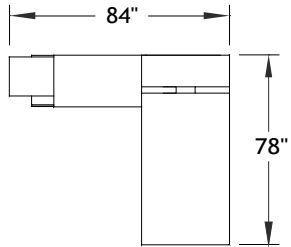

Typical Layouts

volt-c007

Laminate: Chiffon
 Wood: Bark
 Outlets: Dusk

ITEM	QTY	CODE	DESCRIPTION	LIST PRICE \$	TOTAL \$
	1	VOZ 3678 FTR	Layering table 36" x 78" x 29"H	2 313	2 313
A	1	[GRL]	Option - Wood insert with grommet	273	273
	1	[PU]	Option - Power Outlet Cutout	0	0
	1	[PV]	Option - Power Outlet Cutout	0	0
B	1	VO 2072 SDL	Secondary desk 20" x 72" x 25"H	758	758
	1	[OH]	USB port	0	0
C	1	VO 203016 IIND WD	Independent pedestals 20" x 30" x 16"H with utility drawer	1 430	1 430
				Total:	4 774
Electrical Accessories					
	2	[SQE]	Electric plug	135	270
	3	[SQU]	USB port	222	666
				Total:	936