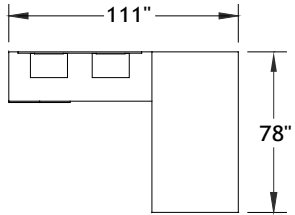

Typical Layouts

volt-c008

Laminate: Chiffon
 Wood: Bark
 Outlets: Dusk

ITEM	QTY	CODE	DESCRIPTION	LIST PRICE \$	TOTAL \$
A	1	VOZ 4278TPMW	Rectangular table 42" x 78" x 29"H - Wood modesty	2 832	2 832
	1	[PU]	Option - Power Outlet Cutout	0	0
B	1	VO 2472 BRB	Bridge 24" x 72"	579	579
C	1	VO 243024 ARIND WD	Independent cabinet 24" x 30" x 24"H with two doors	952	952
D	1	VO 2460 WP	Wall panel 24" x 60"	214	214
E	2	VO WS	Wall shelves	373	746
				Total:	5 323
Electrical Accessories					
	2	[SQU]	USB port	222	444
				Total:	444