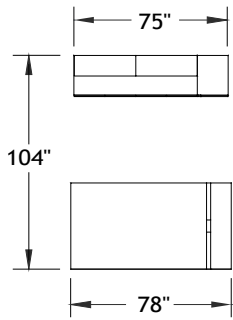

# Typical Layouts

volt-c009

Laminate: Chiffon  
 Wood: Bark  
 Felt: Dark Gray  
 Outlets: Dusk

ITEM	QTY	CODE	DESCRIPTION	LIST PRICE \$	TOTAL \$
	1	VOZ 4278TPMF	Rectangular table 42" x 78" x 29"H - Felt modesty	2 832	2 832
	1	[ZIP1]	Option - Leg with cable management and power bar	168	168
A	1	[GRL]	Option - Wood insert with grommet	273	273
	1	[PU]	Option - Power Outlet Cutout	0	0
	1	[PV]	Option - Power Outlet Cutout	0	0
B	1	VO 201516 HIND WD	Independent pedestal 20" x 15" x 16"H with trash cans	819	819
C	1	VO 201516 GIND WD	Independent pedestal 20" x 15" x 16"H with trash cans	1 044	1 044
D	1	VO 203016 ARIND WD	Independent cabinet 20" x 30" x 16"H with two doors	898	898
E	1	VO 201554 VR WD	Wardrobe 20" x 15" x 54"H with one door	1 127	1 127
F	1	VO 2060TPED	Top for independent pedestals 20" x 60"	175	175
G	2	VO 103010 HOW	Wall hutch 10" x 30" x 10"H	437	874
				Total:	8 210
Electrical Accessories					
	2	[SQE]	Electric plug	135	270
	2	[SQU]	USB port	222	444
				Total:	714