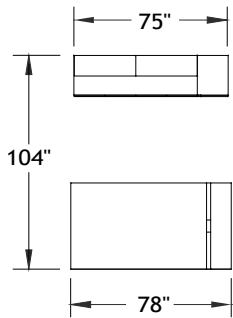

# Typical Layouts

volt-c009

Laminate: Chiffon  
 Wood: Bark  
 Felt: Dark Gray  
 Outlets: Dusk

ITEM	QTY	CODE	DESCRIPTION	LIST PRICE \$	TOTAL \$
	1	VOZ 4278TPMF	Rectangular table 42" x 78" x 29"H - Felt modesty	3 066	3 066
	1	[ZIP1]	Option - Leg with cable management and power bar	168	168
A	1	[GRL]	Option - Wood insert with grommet	273	273
	1	[PU]	Option - Power Outlet Cutout	0	0
	1	[PV]	Option - Power Outlet Cutout	0	0
B	1	VO 201516 HIND WD	Independent pedestal 20" x 15" x 16"H with trash cans	910	910
C	1	VO 201516 GIND WD	Independent pedestal 20" x 15" x 16"H with trash cans	1 160	1 160
D	1	VO 203016 ARIND WD	Independent cabinet 20" x 30" x 16"H with two doors	996	996
E	1	VO 201554 VR WD	Wardrobe 20" x 15" x 54"H with one door	1 190	1 190
F	1	VO 2060TPED	Top for independent pedestals 20" x 60"	188	188
G	2	VO 103010 HOW	Wall hutch 10" x 30" x 10"H	448	896
				Total:	8 847