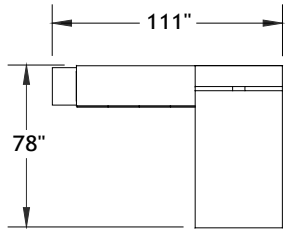

# Typical Layouts

volt-c010

Laminate: Chiffon  
 Wood: Bark  
 Outlets: Dusk

ITEM	QTY	CODE	DESCRIPTION	LIST PRICE \$	TOTAL \$
	1	VOZ 4278 FTRPMW	Layering table 42" x 78" x 29"H - Wood modesty	2 552	2 552
A	1	[GRL]	Option - Wood insert with grommet	273	273
	1	[PU]	Option - Power Outlet Cutout	0	0
	1	[PV]	Option - Power Outlet Cutout	0	0
B	1	VO 193024 LEGR	Corner leg 19" x 30" x 24"H	249	249
	1	VO 203024 ARIND WD	Independent cabinet 20" x 30" x 24"H with two doors	938	938
C	1	[EM]	Option - Electrical wire management	0	0
	1	[MGRR]	Option - Grommet	0	0
D	1	VO 201524 GIND WD	Independent pedestal 20" x 15" x 24"H with file drawer	1 085	1 085
E	1	VO 201524 HIND WD	Independent pedestal 20" x 15" x 24"H with trash cans	1 005	1 005
F	1	VO 2090 TPED	Top for independent pedestals 20" x 90"	265	265
G	2	VO WS	Wall shelves	373	746
				Total:	7 113
<b>Electrical Accessories</b>					
	2	[SQE]	Electric plug	135	270
	2	[SQU]	USB port	222	444
				Total:	714