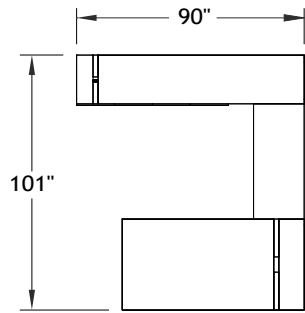

Typical Layouts

volt-c012

Laminate: Chiffon
 Wood: Bark
 Outlets: Dusk

Note: Fabrics are specified for informational purpose only and may be of different grades. Typical pricing is based on grade 2 fabric.

ITEM	QTY	CODE	DESCRIPTION	LIST PRICE \$	TOTAL \$
	1	VOZ 3672 TPMW	Rectangular table 36" x 72" x 29"H - Wood modesty	3 023	3 023
A	1	[GRL]	Option - Wood insert with grommet	273	273
	1	[PU]	Option - Power Outlet Cutout	0	0
	1	[PV]	Option - Power Outlet Cutout	0	0
B	1	VO 2048 BRB	Bridge 20" x 48"	461	461
C	1	VO LEGR 193024	Corner leg 19" x 30" x 24"H	271	271
D	1	VO 201524 GIND	Independent pedestal 20" x 15" x 24"H with file drawer	1 206	1 206
E	1	VO 203024 ARIND	Independent cabinet 20" x 30" x 24"H with two doors	1 041	1 041
F	1	VO 201524 HIND	Independent pedestal 20" x 15" x 24"H with trash cans	1 116	1 116
G	1	VO 2090 TPED	Top for independent pedestals 20" x 90"	279	279
				Total:	7 670
Electrical Accessories					
	2	[SQE]	Electric plug	135	270
	2	[SQU]	USB port	222	444
				Total:	714