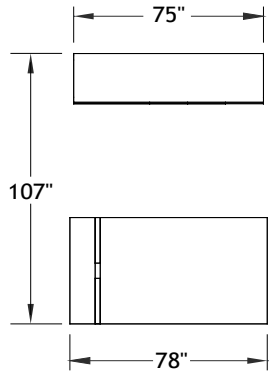

Typical Layouts

volt-c013

Laminate: Chiffon
 Wood: Bark
 Outlets: Dusk

Note: Fabrics are specified for informational purpose only and may be of different grades. Typical pricing is based on grade 2 fabric.

ITEM	QTY	CODE	DESCRIPTION	LIST PRICE \$	TOTAL \$
	1	VOZ 4278 TPMW	Rectangular table 42" x 78" x 29"H - Wood modesty	3 066	3 066
A	1	[GRR]	Option - Wood insert with grommet	273	273
	1	[PU]	Option - Power Outlet Cutout	0	0
	1	[PV]	Option - Power Outlet Cutout	0	0
B	1	VO 201528 HIND	Independent pedestal 20" x 15" x 28"H with trash cans	1 321	1 321
C	1	VO 203028 ARIND	Independent cabinet 20" x 30" x 28"H with two doors	1 111	1 111
D	1	VO 203028 KIND	Independent pedestal 24" x 30" x 28"H with filing cabinet	1 677	1 677
E	1	VO 2075 TPED	Top for independent pedestals 20" x 75"	234	234
				Total:	7 682
Electrical Accessories					
	2	[SQE]	Electric plug	135	270
	2	[SQU]	USB port	222	444
				Total:	714