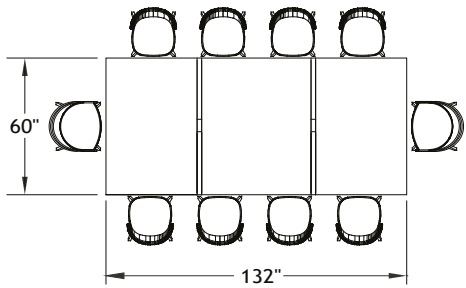

Typical Layouts

volt-conference-c001

Top: Chalk (Monochrom)
 Wood: Sand
 Outlets: Dusk
 Fabric : Logiflex - Foundation Denim

Note: Fabrics are specified for informational purpose only and may be of different grades. Typical pricing is based on grade 2 fabric.

| ITEM | QTY | CODE | DESCRIPTION | LIST PRICE \$ | TOTAL \$ |
|-------------------------------|-----|-------------------|--|---------------|----------|
| | 1 | VOMZ 60132 CT GLR | Conference table 60" x 132" x 29"H - Wood inserts with grommet | 14 631 | 14 631 |
| A | 1 | [ZIP1] | Option - Leg with cable management and power bar | 168 | 168 |
| | 1 | [PO] | Option - Power outlet cutout | 0 | 0 |
| | | | | Total: | 14 799 |
| Seating | | | | | |
| B | 8 | MN CHU S | Milan - Chair with upholstered back - Grade 2 | 1147 | 9 176 |
| C | 2 | MN AC S | Milan - Armchair with plywood back - Grade 2 | 1242 | 2 484 |
| | | | | Total: | 11 660 |
| Electrical Accessories | | | | | |
| | 6 | [SQE] | Electric plug | 135 | 810 |
| | 6 | [SQU] | USB port | 222 | 1 332 |
| | | | | Total: | 2 142 |