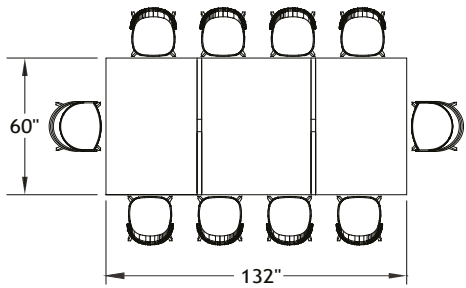

# Typical Layouts

volt-conference-c001

Top: Chalk (Monochrom)  
 Wood: Sand  
 Outlets: Dusk  
 Fabric : Logiflex - Foundation Denim

**Note:** Fabrics are specified for informational purpose only and may be of different grades. Typical pricing is based on grade 2 fabric.

ITEM	QTY	CODE	DESCRIPTION	LIST PRICE \$	TOTAL \$
	1	VOMZ 60132 CT GLR	Conference table 60" x 132" x 29"H - Wood inserts with grommet	15 994	15 994
A	1	[ZIP1]	Option - Leg with cable management and power bar	168	168
	1	[PO]	Option - Power outlet cutout	0	0
				Total:	16 162
<b>Seating</b>					
B	8	MN CHU S	Milan - Chair with upholstered back - Grade 2	1147	9 176
C	2	MN AC S	Milan - Armchair with plywood back - Grade 2	1242	2 484
				Total:	11 660
<b>Electrical Accessories</b>					
	6	[SQE]	Electric plug	135	810
	6	[SQU]	USB port	222	1 332
				Total:	2 142