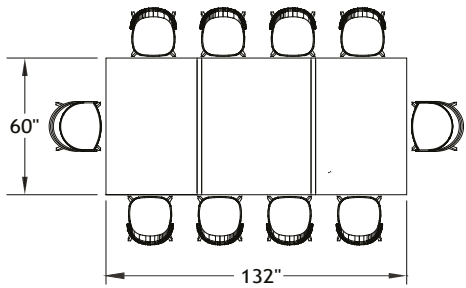

Typical Layouts

volt-conference-c002

Top: Carbon (Monochrom)
 Wood: Coffee
 Outlets: Black
 Fabric : Logiflex - Whisper Cashew

Note: Fabrics are specified for informational purpose only and may be of different grades. Typical pricing is based on grade 2 fabric.

ITEM	QTY	CODE	DESCRIPTION	LIST PRICE \$	TOTAL \$
	1	VOMZ 60132 CT	Conference table 60" x 132" x 29"H	14 631	14 631
A	1	[NGR]	Option - Full wood insert without grommet	188	188
	1	[ZIP1]	Option - Leg with cable management and power bar	168	168
	1	[PO]	Option - Power outlet cutout	0	0
				Total:	14 987
Seating					
B	8	MN CH B	Milan - Chair with plywood back and Bold leg - Grade 2	1053	8 424
C	2	MN AC B	Milan - Armchair with plywood back and Bold leg - Grade 2	1242	2 484
				Total:	10 908
Electrical Accessories					
	5	[SQE]	Electric plug	135	675
	5	[SQU]	USB port	222	1 110
	1	[SQH]	HDMI connectivity port	155	155
	1	[SQD]	RJ45, CAT 6 connectivity port	155	155
				Total:	2 095