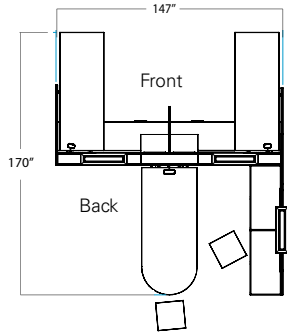

Typical Layouts

xtension-c001-c002

Laminate: Vega and Willow Grey
Metal: Black

Note: Fabrics are specified for informational purpose only and may be of different grades.