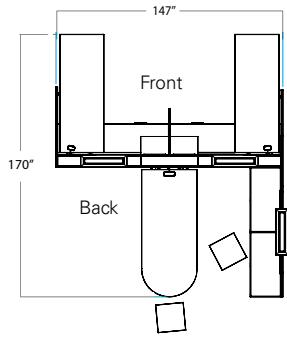

# Typical Layouts

## xtension-c001-c002

Laminate: Vega  
Metal: Black

**Note:** Fabrics are specified for informational purpose only and may be of different grades.

ITEM	QTY	CODE	DESCRIPTION	LIST PRICE \$	TOTAL \$
A	1	XT 2454 PAN	Simple panel 24 X 54H	219	219
	1	[NR]	Option - Connectors on right	0	0
B	1	XT 2854 EPANL	L-shaped panel 28 X 54H	300	300
	1	[LN]	Option - Connectors on left	0	0
C	1	XT 3054 PAN	Simple panel 30 X 54H	272	272
	1	[LN]	Option - Connectors on left	0	0
D	1	XT 3254 EPANC	End panel 32 X 54H	284	284
	1	[LR]	Option - Connectors on right and left	0	0
E	1	XT 3654 PAN	Simple panel 36 X 54H	341	341
	1	[LR]	Option - Connectors on right and left	0	0
F	1	XT 3654 PAN	Simple panel 36 X 54H	341	341
	1	[LN]	Option - Connectors on left	0	0
G	2	XT 3054 PWL	Power wall 30 X 54	849	1 698
	2	[APF BL]	Option - Electric box with cover plate, black	217	434
H	2	XT 2454 PWL	Power wall 24 X 54H	809	1 618
	1	XT 3754 PWLT 3642	T-shaped power wall 37 X 54H X 36 X 42H	1282	1 282
I	1	[APB BL]	Option - Electric box with cover plate, black	0	0
	1	XT 3684 DTOP	Collaboration surface 36 X 84	607	607
J	1	[SPS]	Option - Space for wiring on side	0	0
	1	XT 2024BBLIND LR	Independent bookcase	670	670
L	2	XT 2042 BLEO	Bottomless open bench	550	1 100
	4	SS LEOC18	Leo square bench 18" with simple top stitching, grade 2	780	3 120
M	4	[LOOP]	Option - Handle	100	400
	1	XT 1854 MBP BL	Markerboard 18 X 54H black metal	231	231
N	1	XT 1842 MBP BL	Markerboard 18 X 42H black metal	196	196
	1	XT 3078 TOP	Rectangular surface 30 X 78	376	376
P	1	[SPFR]	Option - Space for wiring on right and front	0	0