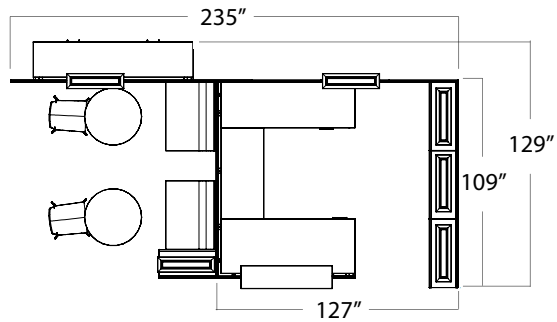

Typical Layouts

xtension-c003b

F
C
G
H
I
D

Laminate: Ohm
Metal: White, Satin Nickel

Note: Fabrics are specified for informational purpose only and may be of different grades.

ITEM	QTY	CODE	DESCRIPTION	LIST PRICE \$	TOTAL \$
A	1	XT 3054 PAN	Simple panel 30 X 54H	272	272
	1	[NR]	Option - Connectors on right	0	0
B	3	XT 3054 PAN	Simple panel 30 X 54H	272	816
	3	[LR]	Option - Connectors on right and left	0	0
C	1	XT 3754 PANT 3654	T-shaped panel 37 X 54H X 36 x 54H	681	681
	1	[LRF]	Option - Connectors on right, left and front	0	0
D	1	XT 3642 PAN	Simple panel 36 X 42H	266	266
	1	[LN]	Option - Connectors on left	0	0
E	2	XT 3654 PAN	Simple panel 36 X 54H	341	682
	2	[LR]	Option - Connectors on right and left	0	0
F	1	XT 3654 PAN	Simple panel 36 X 54H	341	341
	1	[LN]	Option - Connectors on left	0	0
G	1	XT 3754 PANLR 3642	Lshaped panel 37 X 54H X 36 X 42H	606	606
	1	[LR]	Option - Connectors on right and left	0	0
H	2	XT 153636 USF	Island station 15 X 36 X 36	820	1 640
I	1	XT 153636 USBB	Island station with bookcases 15 X 36 X 36	820	820
	1	XT EIND30 L	Independant E pedestal	956	956
J	1	[H071WH]	Option - Handle, white	0	0
	1	[LKSN]	Option - Lock	0	0
	1	XT 2430 CLIND R	Independant lateral filing cabinet	1036	1 036
K	1	[H071WH]	Option - Handle, white	0	0
	1	[LKSN]	Option - Lock	0	0
L	1	XT 3072 TOP	Rectangular surface 30 X 72	347	347
	1	[SPFR]	Option - Spaces for wiring on front and right	0	0
M	1	XT 2448 TOP	Rectangular surface 24 X 48	185	185
	1	[SPF]	Option - Spaces for wiring on front	0	0
N	1	XT 2472 TOP	Rectangular surface 24 X 72	277	277
	1	[SPL]	Option - Spaces for wiring on left	0	0
O	1	XT 1248 SHP	Transaction shelf 12 X 48	122	122