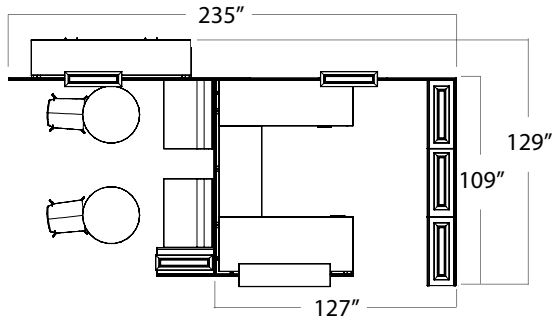

Typical Layouts

xtension-c003b (following)

W
X
U
T
V