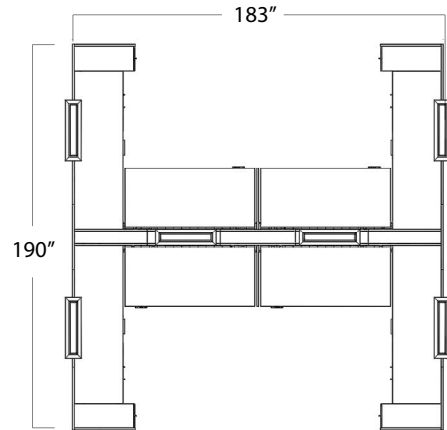

Typical Layouts

xtension-c004d

Laminate: Ohm and Willow Grey
Metal: Black

Note: Fabrics are specified for informational purpose only and may be of different grades.

ITEM	QTY	CODE	DESCRIPTION	LIST PRICE \$	TOTAL \$
A	2	XT 301254 SL01R MGRR	Sliding storage 30 X12 X 54H, opening at right	2518	5 036
	2	[P1]	Option - Cutout for socket	0	0
	2	[H071BL]	Option - Handle, black	0	0
	2	[LKBL]	Option - Lock	0	0
B	2	XT 301254 SL01L MGRL	Sliding storage 30 X12 X 54H, opening at left	2518	5 036
	2	[P1]	Option - Cutout for socket	0	0
	2	[H071BL]	Option - Handle, black	0	0
C	2	[LKBL]	Option - Lock	0	0
	2	XT 3154 PANLR 3054	L-shaped panel 31 X 54H X 30 X 54H	543	1 086
D	2	[NR]	Option - Connectors on right	0	0
	2	XT 3154 PANLL 3054	L-shaped panel 31 X 54H X 30 X 54H	543	1 086
E	2	[LN]	Option - Connectors on left	0	0
	4	XT 4854 PAN	Simple panel 48 X 54H	427	1 708
F	4	[LR]	Option - Connectors on left and right	0	0
	2	XT 3254 EPANC	End panel 32 X 54H	284	568
G	2	[LR]	Option - Connectors on right and left	0	0
	2	[NGR]	Option - Grommet	0	0
H	2	XT 3654 PWL	Power wall 36 X 54H	884	1 768
	2	XT 3654 PWL	Power wall 36 X 54H	884	1 768
I	2	[AP2 BL]	Option - Electric box with cover plate, black	435	870
	1	XT 3754 PWLX 3054	X-shaped power wall 37 X 54H X 30 X 54H	1566	1 566
J	4	XT 2478 TOP SPN	Rectangular surface 24 X 78	300	1 200
	4	XT 2430 ARIND N	Independant cabinet with 2 doors	888	3 552
K	4	[H071BL]	Option - Handle, black	0	0
	4	[LKBL]	Option - Lock	0	0