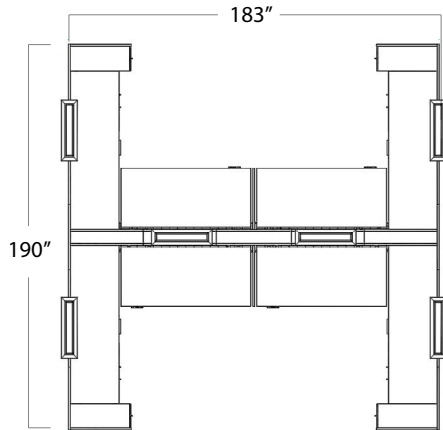

Typical Layouts

xtension-c004d (following)

Laminate: Ohm and Willow Grey
Metal: Black

Note: Fabrics are specified for informational purpose only and may be of different grades.

ITEM	QTY	CODE	DESCRIPTION	LIST PRICE $	TOTAL $
	4	XT EIND24 N	Independent E pedestal	944	3 776
L	4	[H071BL]	Option - Handle, black	0	0
	4	[LKBL]	Option - Lock	0	0
M	4	XT 2424 BBLIND N	Independent bookcase 24 X 24 X 28H, recessed legs	728	2 912
N	4	EP 2964 T BL	Elevation Plus table 29D X 64 L with rectangular surface	1738	6 952
O	4	CTCOVER0672	Laminate cover for cable tray	92	368
				Total:	39 252

Accessories

P	4	CT118	Metal cable tray	110	440
Q	6	LPLANTP BL	Metal planter box - Black	434	2 604
R	4	MTC	Stabilizing laminate corner	56	224
S	8	EPF	Positioning bracket	27	216
				Total:	3 268

Electrical Accessories

	1	BE-HW120	Hardwired start cable 120"	258	258
	2	BE-D20-C-1-BL	Duplex 20a - circuit 1	48	96
	2	BE-D20-C-2-BL	Duplex 20a - circuit 2	48	96
	2	BE-D20-C-3-BL	Duplex 20a - circuit 3	48	96
	2	BE-D20-C-4-BL	Duplex 20a - circuit 4	48	96
	1	BE-J18	Junction cable 18"	124	124
	1	BE-J36	Junction cable 36"	143	143
	1	BE-J84	Junction cable 84"	222	222
	4	BE-TELB-BL	Telecom plate - Black	6	24
	4	BE-TELA-BL	Blank telecom plate - Black	6	24
	4	POR 01	Connectivity port (CAT6 data / RJ45)	144	576
	4	POR 03	USB connectivity port	89	356
	4	SQU-72-C	USB port	222	888
				Total:	2 999