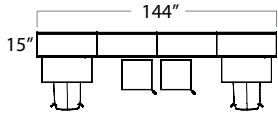

Typical Layouts

xtension-c005

B
E
D
A

C

F

Laminate: Vega
Metal: Satin Nickel

Note: Fabrics are specified for informational purpose only and may be of different grades.

ITEM	QTY	CODE	DESCRIPTION	LIST PRICE \$	TOTAL \$
A	2	XT 153636 USF	Island station 15 X 36 X 36H	820	1 640
	2	[PR]	Option - Right cut-out for socket	0	0
	2	[R]	Option - Shelf on right	179	358
	2	[SN]	Option - Metal Satin Nickel	0	0
B	2	XT 153636 USF	Island station 15 X 36 X 36H	820	1 640
	2	XT 153654 USLOR E1	Island station with lockers 15 X 36 X 54H	1878	3 756
C	2	[E1]	Option - Lock	260	520
	2	[PLR]	Option - Left and right cut-out for socket	0	0
	2	[LR]	Option - Shelf on right and left	358	716
D	2	[SN]	Option - Metal Satin Nickel	0	0
	2	SS LEOC18	Square bench	780	1 560
	2	[NYL]	Option - Nylon band	70	140
	2	[LOOP]	Option - Handle	100	200
E	2	MDMUU04GCHR	Madrid chair with high back 29H, grade 2, chrome finish	700	1 400
F	4	MDLUUT429GCHR	Madrid chair with high back 42H, grade 2, chrome finish	867	3 468
				Total:	15 398
Electrical Accessories					
	6	SQU-72-JM	USB port	222	1 332
	2	SQE-120-JM	Electric plug	135	270
				Total:	1 602