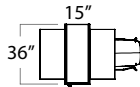

Typical Layouts

xtension-c005

B
E
D
A

C

F

Laminate: Vega
Metal: Satin Nickel

Note: Fabrics are specified for informational purpose only and may be of different grades.

ITEM	QTY	CODE	DESCRIPTION	LIST PRICE \$	TOTAL \$
A	2	XT 153636 USF	Island station 15 X 36 X 36H	820	1 640
	2	[PR]	Option - Right cut-out for socket	0	0
	2	[R]	Option - Shelf on right	179	358
	2	[SN]	Option - Metal Satin Nickel	0	0
B	2	XT 153636 USF	Island station 15 X 36 X 36H	820	1 640
	2	XT 153654 USLOR E1	Island station with lockers 15 X 36 X 54H	1878	3 756
C	2	[E1]	Option - Lock	260	520
	2	[PLR]	Option - Left and right cut-out for socket	0	0
	2	[LR]	Option - Shelf on right and left	358	716
D	2	[SN]	Option - Metal Satin Nickel	0	0
	2	SS LEOC18	Square bench	780	1 560
	2	[NYL]	Option - Nylon band	70	140
	2	[LOOP]	Option - Handle	100	200
E	2	MDMUU04GCHR	Madrid chair with high back 29H, grade 2, chrome finish	700	1 400
F	4	MDLUUT429GCHR	Madrid chair with high back 42H, grade 2, chrome finish	867	3 468
				Total:	15 398
Electrical Accessories					
	6	SQU-72-JM	USB port	222	1 332
	2	SQE-120-JM	Electric plug	135	270
				Total:	1 602