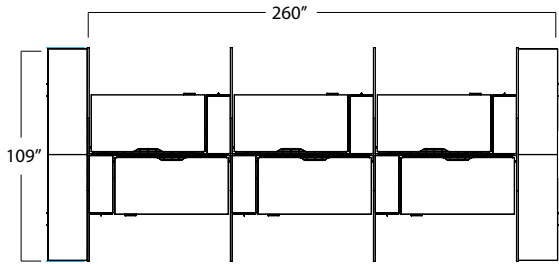

Typical Layouts

xtension-c006 (following)

Laminate: Dosha
Metal: Black

Note: Fabrics are specified for informational purpose only and may be of different grades.

ITEM	QTY	CODE	DESCRIPTION	LIST PRICE $	TOTAL $
I	4	XT 2054 TOP SPN	Rectangular surface 20 X 54	173	692
J	3	XT 0670 EAS BL	Acrylic divider on panel, black extrusion	307	921
K	6	EP 2958TBL	Elevation Plus table 29 X 58 with rectangular surface	1608	9 648
	6	[WAVC]	Option - Wire management cutout	24	144
L	6	CTCOVER0660	Laminate cover for cable tray	81	486
M	6	XT 1212 MTC	Stabilizing laminate corner	56	336
				Total:	36 519
Accessories					
N	6	CT118	Metal cable tray	110	660
O	6	DSG BL	Double-sided grommet	29	174
P	12	EPF BL	Positioning bracket	27	324
				Total:	834
Electrical Accessories					
	2	BE-HW-96	Hardwired conduit power entry 96"	221	442
	3	BE-KDHB-4-BL	Assembly of two double half power bloc	416	1 248
	4	BE-J84	Junction cable 84"	222	888
	1	BE-J18	Junction cable 18"	124	124
	6	SQU-72-C	USB port	222	1 332
				Total:	4 034