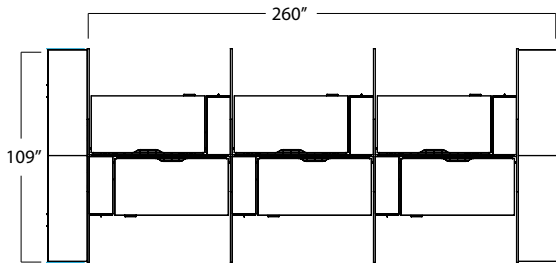

Typical Layouts

xtension-c006

Laminate: Dosha
Metal: Black

Note: Fabrics are specified for informational purpose only and may be of different grades.

ITEM	QTY	CODE	DESCRIPTION	LIST PRICE \$	TOTAL \$
A	4	XT 3642 PAN	Simple panel 36 X 42H	266	1 064
	4	[LN]	Option - Connectors on left	0	0
B	4	XT 3642 PAN	Simple panel 36 X 42H	266	1 064
	4	[NR]	Option - Connectors on right	0	0
C	2	XT 3742 PANT 3642	T-shaped panel 37 X 42H X 36 X 42H	531	1 062
	2	[LRF]	Option - Connectors on right and front	0	0
D	2	XT 3742 PANX 3642	X-shaped panel 37 X 42H X 36 X 42H	797	1 594
	2	[LRFB]	Option - Connectors on right, front and behind	0	0
E	6	XT 301242 SL01R MGLR	Sliding storage 30 X 12 X 42H open at right	2402	14 412
	6	[P1]	Option - Cutout for socket	0	0
	6	[HO71BL]	Option - Handle, black	0	0
	6	[LKBL]	Option - Lock	0	0
F	2	XT 2042 ARIND L	Independant cabinet 20 X 42H X 28 with 2 doors	939	1 878
	2	[HO71BL]	Option - Handle, black	0	0
	2	[LKBL]	Option - Lock	0	0
G	2	XT 2042 ARIND R	Independant cabinet 20 X 42H X 28 with 2 doors	939	1 878
	2	[HO71BL]	Option - Handle, black	0	0
	2	[LKBL]	Option - Lock	0	0
H	2	XT 2024 BBLIND N	Independant bookcase 20 X 24 X 28H	670	1 340