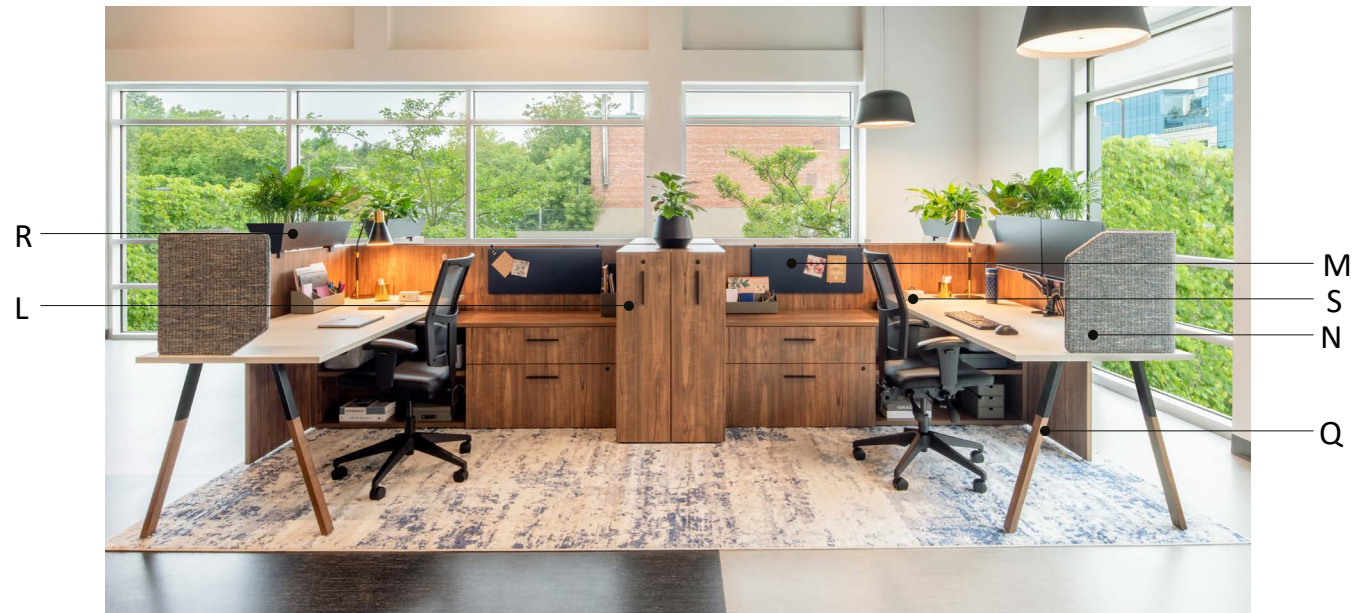

ITEM	QTY	CODE	DESCRIPTION	LIST PRICE $	TOTAL $
	2	XT 301242 SL01L MGLR	Sliding storage open at left	2402	4 804
L	2	[P1]	Option - Cutout for socket	0	0
	2	[H071BL]	Option - Handle, black	0	0
	2	[LKBL]	Option - Lock	0	0
M	4	XT 1230 TBP BL	Hanging tackboard 12"HX30", black hooks, Fabric : Grade 2	326	1 304
N	4	FSFD	Privacy corner screen. Fabric : Grade 2	487	1 948
				Total:	28 712
Accessories					
O	4	CNTC01 BL	Slender cantilever support - black	25	100
P	8	RSTF46	Stiffener 46"	93	744
Q	8	RAWBL PN	Rectangular Angled Leg 2" x 1" x 28"H - Black with wood insert Pecan	181	1 448
R	4	LPLANTP BL	Metal planter box - black	434	1 736
S	4	BR1WH	Power centre - Burelé	522	2 088
T	1	IGS	Installation guide for surface supports	127	127
U	2	IGWM	Installation guide for 1 ½" wire, management space for surfaces	50	100
				Total:	6 343
Electrical Accessories					
	1	BE-PI72	Corded power entry 72" (plug-in)	226	226
	8	BE-D20-C1-BL	Duplex	48	384
	1	BE-J216	Junction cable 216"	519	519
	2	BE-J36	Junction cable 36"	143	286
	4	BE-TELB-BL	Telecom plate	6	24
	4	BE-TELA-BL	Blank Telecom plate	6	24
	4	POR 03	USB connectivity port	89	356
	4	POR 01	RJ45, CAT 6 connectivity port	144	576
	4	SQU	USB port	222	888
				Total:	2 395