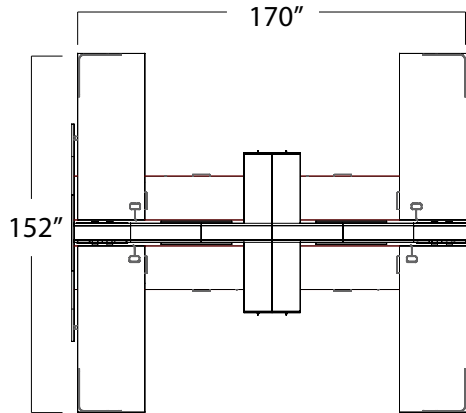

# Typical Layouts

xtension-c009

Laminate: Ohm and Mink Grey  
 Metal: Black  
 Wood: Pecan

**Note:** Fabrics are specified for informational purpose only and may be of different grades.

ITEM	QTY	CODE	DESCRIPTION	LIST PRICE \$	TOTAL \$
A	2	XT 2442 PWL	Power wall 24 X 42H	693	1 386
	2	[AP2 BL]	Option - Electric box with cover plate, black	435	870
B	4	XT 3042 PWL	Power wall 30 X 42H	762	3 048
C	2	XT 3242 EPANC	End panel 32 X 42H	226	452
	2	[LR]	Option - Connectors on left and right	0	0
D	2	XT 3042 PAN	Simple panel 30 X 42	216	432
	2	[NR]	Option - Connectors on right	0	0
E	2	XT 3042 PAN	Simple panel 30 X 42	216	432
	2	[LN]	Option - Connectors on left	0	0
F	2	XT 3072 TOP SPFL	Rectangular surface 30 X 72, front and left space for wiring	347	694
G	2	XT 3072 TOP SPFR	Rectangular surface 30 X 72, front and right space for wiring	347	694
H	4	XT 2616 DRSUP	Layering Desk supports 3"H	205	820
	2	[H071BL]	Option - Handle, black	0	0
	2	XT 2072OK25 SPF N N	High pedestal	1756	3 512
	2	[H071BL]	Option - Handle, black	0	0
	2	[LKBL]	Option - Lock	0	0
	2	XT 2072KO25 SPF N N	High pedestal	1756	3 512
J	2	[H071BL]	Option - Handle, black	0	0
	2	[LKBL]	Option - Lock	0	0
	2	XT 301242 SL01R MGLR	Sliding storage open at right	2402	4 804
K	2	[P1]	Option - Cutout for socket	0	0
	2	[H071BL]	Option - Handle, black	0	0
	2	[LKBL]	Option - Lock	0	0

# Typical Layouts