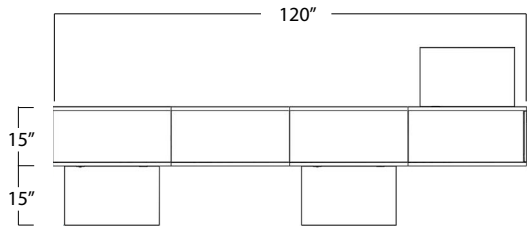

Typical Layouts

xtension-c011

Laminate: Vega
 Outlets: Dusk
 Metal: White

Note: Fabrics are specified for informational purpose only and may be of different grades.

The price of this layout includes two visitor armchairs.

ITEM	QTY	CODE	DESCRIPTION	LIST PRICE \$	TOTAL \$
A	2	XT 153042 USF	Island station	820	1 640
	2	[PL L WH]	Option - Cutout for sockets on left and 1 shelf on left, white accessories	179	358
B	1	XT 153042 USF N N	Island station	820	820
	1	XT 153042 USL0L	Island station	1482	1 482
C	1	[E1]	Option - Lock	0	0
	1	[PR R WH]	Option - Cutout for socket on right and 1 shelf on right, white accessories	179	179
				Total:	4 300
Accessories					
D	2	SQE-120-JM	Electric plug, color dusk	135	270
E	3	SQU-72-JM	USB port, color dusk	222	666
F	3	LPLANTS WH	Metal planter box white	411	1 233
				Total:	2 169