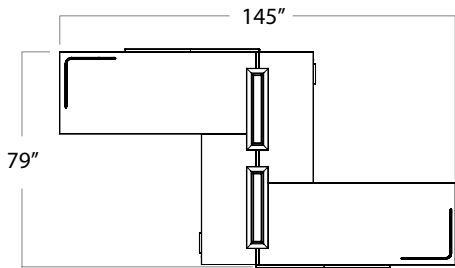

Typical Layouts

xtension-c023

Laminate: Vega
 Wood: Bark
 Metal: White

Note: Fabrics are specified for informational purpose only and may be of different grades.

ITEM	QTY	CODE	DESCRIPTION	PRICE LISTE \$	TOTAL \$
A	2	XT 2442 PAN	Simple panel 24 X 42H	171	342
	2	[NR]	Option - Connectors on right	0	0
B	2	XT 2542 PANLL 2442	L-shaped panel 25 X 42H X 24 X 42H	342	684
	2	[LR]	Option - Connectors on left	0	0
C	1	XT 3042 PAN	Simple panel 30 X 42H	216	216
	1	[LR]	Option - Connectors on left	0	0
D	2	XT 3072 TOP SPF	Rectangular surface 30 X 72	347	694
E	2	XT 2048 TOP SPN	Rectangular surface 20 X 48	153	306
	2	XT PGIND20R	Independant pedestal with 1 pigeonhole	932	1 864
F	2	[H071WH]	Option - Handle, white	0	0
	2	[LKSN]	Option - Lock	0	0
G	4	RAWWH	Leg	181	724
	4	[BK]	Option - Wood color Bark	0	0
H	2	FSFD	Privacy corner screen	462	924
				Total:	5 754

Accessories

I	2	LPLANTP WH	Metal planter box, white	434	868
J	2	CNT01	Cantilever support	56	112
K	2	CNT02	Cantilever support	61	122
L	4	CNTC01 WH	Slender cantilever support	25	100
M	1	CT118	Metal cable tray	110	110
N	1	DSG WH	Double-sided grommet 2.5" - White	29	29
O	2	FP2BL	Flush Plates	15	30
P	1	IGS	Installation guide for surface supports	127	127
Q	2	IGWM	Installation guide for 1½" wire management space for surfaces	50	100
				Total:	1 598