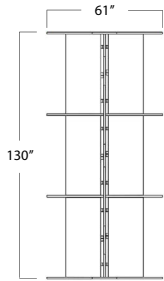

Typical Layouts

xtension-c033

Laminate: Vega
Metal: White

Note: Fabrics are specified for informational purpose only and may be of different grades.

ITEM	QTÉ	CODE	DESCRIPTION	PRIX LISTE \$	TOTAL \$
A	4	XT 2442 PAN	Simple panel 24 X 42H	163	652
	4	[NR]	Option - Connectors on right	0	0
B	4	XT 2442 PAN	Simple panel 24 X 42H	163	652
	4	[LN]	Option - Connectors on left	0	0
C	1	XT 1342 PANT 1242	T-shaped panel 13 X 42H X 12 X 42H	163	163
	1	[LRF]	Option - Connectors on left, right and front	0	0
D	4	XT 1542 PAN	Simple panel 15 X 42H	102	408
	4	[LR]	Option - Connectors on left and right	0	0
E	2	XT 1242 PAN	Simple panel 12 X 42H	85	170
	2	[LR]	Option - Connectors on left and right	0	0
F	4	XT 3142 PANX 3042	X-shaped panel 31 X 42H X 30 X 42H	617	2 468
	4	[LR]	Option - Connectors on left and right	0	0
G	12	XT 2042TOP	Rectangular surface 20 X 42	129	1 548
	12	[SPF]	Option - 1 1/2" space for wiring	0	0
H	3	XT 153654 USF N N	Island Station 15 X 36 X 54H	847	2 541
	3	[WH]	Option - White metal	0	0
				Total:	8 602