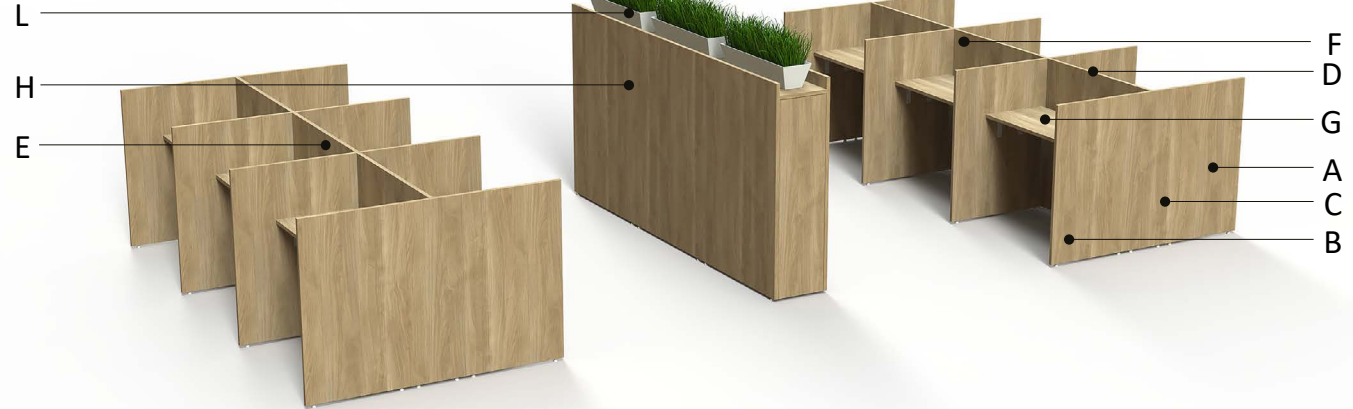

Typical Layouts

xtension-c033

Laminate: Vega
Metal: White

Note: Fabrics are specified for informational purpose only and may be of different grades.

ITEM	QTÉ	CODE	DESCRIPTION	PRIX LISTE \$	TOTAL \$
A	4	XT 2442 PAN	Simple panel 24 X 42H	163	652
	4	[NR]	Option - Connectors on right	0	0
B	4	XT 2442 PAN	Simple panel 24 X 42H	163	652
	4	[LN]	Option - Connectors on left	0	0
C	1	XT 1342 PANT 1242	T-shaped panel 13 X 42H X 12 X 42H	163	163
	1	[LRF]	Option - Connectors on left, right and front	0	0
D	4	XT 1542 PAN	Simple panel 15 X 42H	102	408
	4	[LR]	Option - Connectors on left and right	0	0
E	2	XT 1242 PAN	Simple panel 12 X 42H	85	170
	2	[LR]	Option - Connectors on left and right	0	0
F	4	XT 3142 PANX 3042	X-shaped panel 31 X 42H X 30 X 42H	617	2 468
	4	[LR]	Option - Connectors on left and right	0	0
G	12	XT 2042TOP	Rectangular surface 20 X 42	129	1 548
	12	[SPF]	Option - 1 1/2" space for wiring	0	0
H	3	XT 153654 USF N N	Island Station 15 X 36 X 54H	847	2 541
	3	[WH]	Option - White metal	0	0
				Total:	8 602