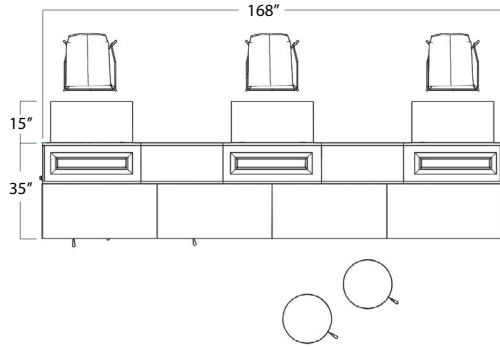

Typical Layouts

xtension-c034

Laminate: Vega
Metal: White

Note: Fabrics are specified for informational purpose only and may be of different grades.

ITEM	QTY	CODE	DESCRIPTION	PRICE LIST \$	TOTAL \$
A	1	XT 153654 USLOR E2 WH	Island Station with lockers 15 X 36 X 54H lock E2	1878	1 878
	1	[PL]	Option - Cutout for socket on left	0	0
	1	[L]	Option - Shelf on left	179	179
B	1	XT 153654 USLOR E2 WH	Island Station with lockers 15 X 36 X 54H lock E2	1878	1 878
	1	[PR]	Option - Cutout for socket on right	0	0
	1	[R]	Option - Shelf on right	179	179
C	2	XT 153054 USF	Island Station 15 X 30 X 54H	866	1 732
	1	XT 153654 USF WH	Island Station 15 X 36 X 54H	889	889
D	1	[PL]	Option - Cutout for socket on left	0	0
	1	[L]	Option - Shelf on left	179	179
E	4	XT 2042 BLEO (GR1)	Bottomless open bench, grade 1	566	2 224
F	8	SS LEO18 (GR1)	Circular bench, grade 1	703	5 624
	8	[LOOP]	Option - Loop handle	100	800
G	3	MDMUU04GCHR	Madrid chair high back	700	2 100
				Total:	17 662
Accessories					
H	3	LPLANTP WH	Metal planter box, white	434	1 302
				Total:	1 302
Electrical Accessories					
	2	SQE-120-JM	Electric plug - Dusk	135	270
	2	SQU-72-JM	USB port - Dusk	222	444
	1	F-714	Power bar	118	118
				Total:	832